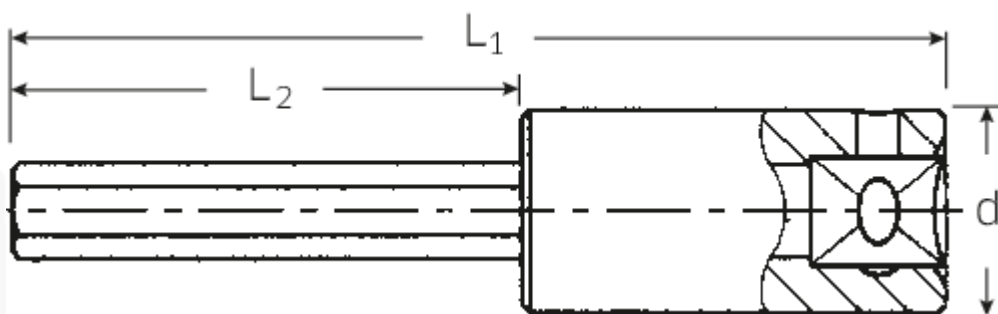

## INHEX socket

44a

Art.No. **01450004**  
GTIN **4018754126880**  
Model **44 A 1/16**

**Label.** INHEX socket 1/4" 1/16" L.55mm

**Features.**

- for socket head screws
- DIN 7422
- Chrome Alloy Steel, chrome plated

## Technical Attributes.

<b>Output profile</b>	Hexagon
<b>Output hex outside (inch)</b>	1/16"
<b>Drive square internal (inch)</b>	1/4"
<b>d</b>	10,7 mm
<b>L1</b>	55 mm
<b>L2</b>	30 mm

## Logistics data.

<b>Length (IFS)</b>	55
<b>Width (IFS)</b>	11
<b>Height (IFS)</b>	11
<b>Length (packed, mm)</b>	100
<b>Width (packed, mm)</b>	60
<b>Height (packed, mm)</b>	11
<b>Volume (packed, mm)</b>	0.066 dm <sup>3</sup>
<b>Code</b>	01450004
<b>Weight (gross, kg)</b>	0,055
<b>Weight PAP (kg)</b>	0,000
<b>Weight PVC (kg)</b>	0,003
<b>GTIN</b>	4018754126880
<b>Country of origin</b>	GERMANY
<b>Region of origin</b>	Nordrhein-Westfalen
<b>WEEE/Electrical Act</b>	nicht ear-pflichtig
<b>Customs tariff no.</b>	82042000
<b>Numbers of content units per order units</b>	5
<b>Weight</b>	11 g