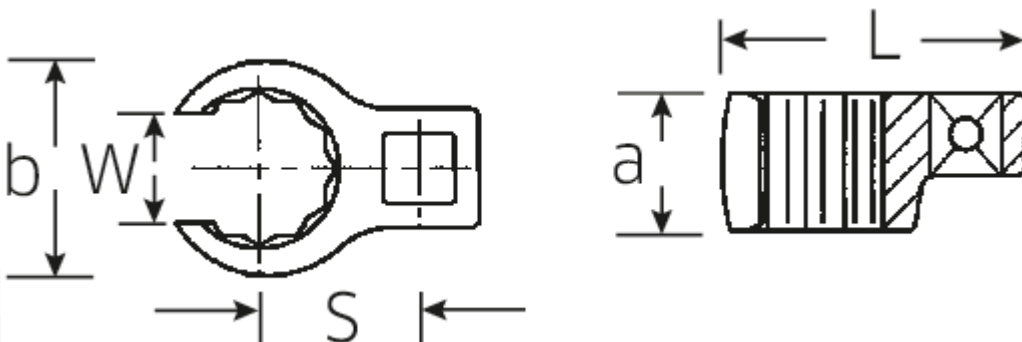

## CROW-RING spanner

440a

Art.No. 01490024  
GTIN 4018754116805  
Model 440 A 3/8

**Label.** 1/4" CROW-RING spanner size 3/8" L.28,4mm

**Features.**

- Chrome Alloy Steel, chrome plated
- Caution! Modified settings on torque wrench

## Technical Drawing.

## Technical Attributes.

a 13,5 mm

03490064	440 A 1 1/2	1/2" CROW-RING spanner size 1 1/2" L.68,1mm	4018754008490
03490065	440 A 1 9/16	1/2" CROW-RING spanner size 1 9/16" L.70,1mm	4018754008506
03490066	440 A 1 5/8	1/2" CROW-RING spanner size 1 5/8" L.71,8mm	4018754008513
03490068	440 A 1 3/4	1/2" CROW-RING spanner size 1 3/4" L.75,6mm	4018754008520
03490069	440 A 1 13/16	1/2" CROW-RING spanner size 1 13/16" L.77,7mm	4018754008537
03490072	440 A 2	1/2" CROW-RING spanner size 2" L.83,2mm	4018754008544
03490076	440 A 2 1/4	1/2" CROW-RING spanner size 2 1/4" L.91,2mm	4018754008551
03490077	440 A 2 5/16	1/2" CROW-RING spanner size 2 5/16" L.93,3mm	4018754008568
03490078	440 A 2 3/8	1/2" CROW-RING spanner size 2 3/8" L.95,2mm	4018754008575