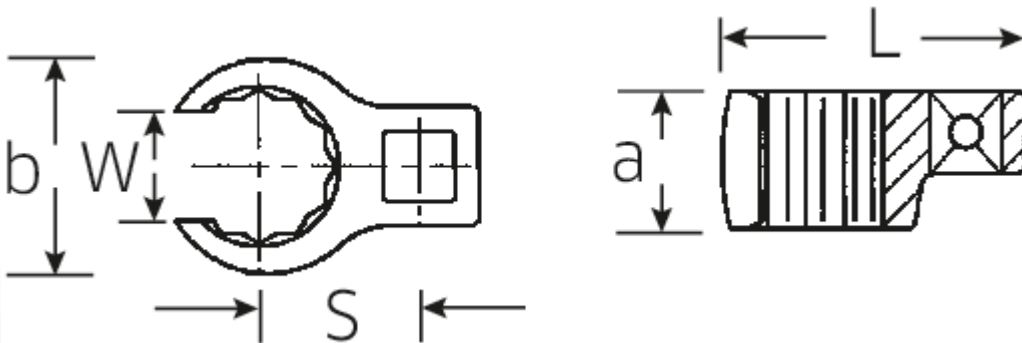

Technical Drawing.

Technical Attributes.

a 26 mm

Logistics data.

Length (IFS) 78