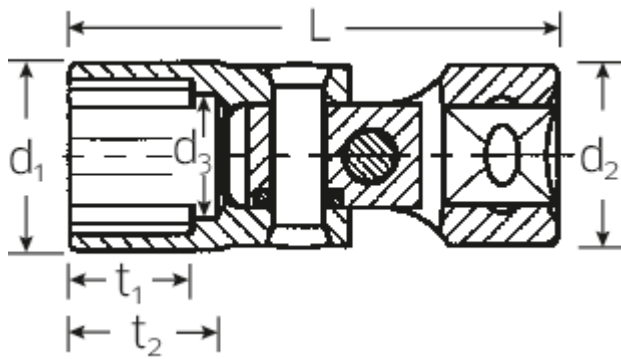

UNIFLEX socket

47a

Art.No. 02440038
GTIN 4018754004454
Model 47 A 11/16

Label. 3/8" UNIFLEX socket size 11/16" L.53,5mm

Features.

- SAE AS 954-E
- HPQ® high performance steel, chrome plated

Advantages.

SAE AS 954-E

High-performance steel, extremely resilient, yet thin-walled and ideal for working in confined spaces.

Technical Drawing.

Technical Attributes.

Output profile	Double hexagon AS-drive
Drive square internal (inch)	3/8"
d1	23,5 mm
d2	17,5 mm
d3	16,3 mm
Length mm (L)	53,5 mm
Size [inch]	11/16 "
t1	16 mm
t2	18,5 mm

Logistics data.

Length (IFS)	46
Width (IFS)	24
Height (IFS)	24
Length (packed, mm)	46
Width (packed, mm)	24
Height (packed, mm)	24
Volume (packed, mm)	0.026496 dm ³
Code	02440038
Weight (gross, kg)	0,061
Weight PAP (kg)	0,000
Weight PVC (kg)	0,002
GTIN	4018754004454
Country of origin	GERMANY
Region of origin	Nordrhein-Westfalen
WEEE/Electrical Act	nicht ear-pflichtig
Customs tariff no.	82042000
Numbers of content units per order units	1
Weight	58 g