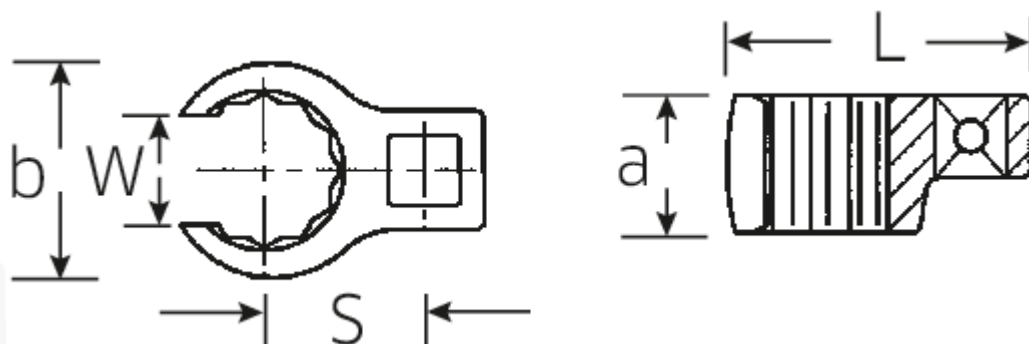

## CROW-RING-Schlüssel, metrisch

440

Art.No. 02190024  
GTIN 4018754003440  
Model 440 24

**Bezeichnung.** 3/8" CROW-FOOT-Schlüssel SW 24mm L.47,3mm

**Eigenschaften.**

- Chrome-Alloy-Steel, verchromt
- Achtung! Veränderte Einstellwerte am Drehmomentschlüssel

## Technische Zeichnung.

## Technische Attribute.

a 19,5 mm

## Varianten.

Code	Artikelnr (ERP)	Bezeichnung	GTIN
01190008	440 8	1/4" CROW-FOOT-Schlüssel SW 8mm L.23,8mm	4018754149094
01190009	440 9	1/4" CROW-FOOT-Schlüssel SW 9mm L.28,5mm	4018754140985
01190010	440 10	1/4" CROW-FOOT-Schlüssel SW 10mm L.28,4mm	4018754000739
01190011	440 11	1/4" CROW-FOOT-Schlüssel SW 11mm L.28mm	4018754149100
01190012	440 12	1/4" CROW-FOOT-Schlüssel SW 12mm L.30,8mm	4018754000746
01190013	440 13	1/4" CROW-FOOT-Schlüssel SW 13mm L.32mm	4018754102099
01190014	440 14	1/4" CROW-FOOT-Schlüssel SW 14mm L.31,7mm	4018754000753
02190015	440 15	3/8" CROW-FOOT-Schlüssel SW 15mm L.36,5mm	4018754141029
02190016	440 16	3/8" CROW-FOOT-Schlüssel SW 16mm L.36,1mm	4018754003389
02190017	440 17	3/8" CROW-FOOT-Schlüssel SW 17mm L.39,2mm	4018754003396
02190018	440 18	3/8" CROW-FOOT-Schlüssel SW 18mm L.40,8mm	4018754003402
02190019	440 19	3/8" CROW-FOOT-Schlüssel SW 19mm L.40,5mm	4018754003419
02190020	440 20	3/8" CROW-FOOT-Schlüssel SW 20mm L.42,9mm	4018754141036
02190021	440 21	3/8" CROW-FOOT-Schlüssel SW 21mm L.42,8mm	4018754003426
02190022	440 22	3/8" CROW-FOOT-Schlüssel SW 22mm L.45,3mm	4018754003433
02190023	440 23	3/8" CROW-FOOT-Schlüssel SW 23mm L.47,5mm	4018754141043
02190024	440 24	3/8" CROW-FOOT-Schlüssel SW 24mm L.47,3mm	4018754003440