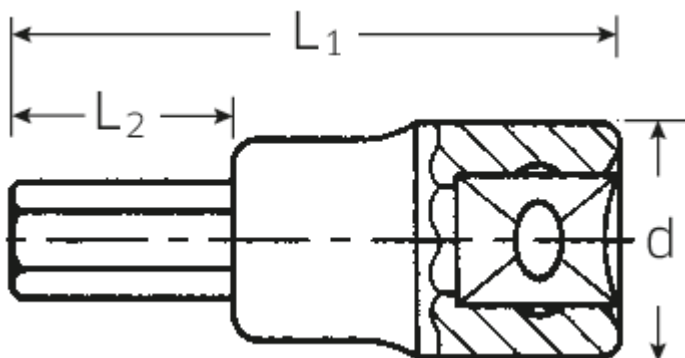

## INHEX socket

49a

Art.No. 02450012  
GTIN 4018754004492  
Model 49 A 3/16

**Label.** INHEX socket 3/8" 3/16" L.52mm

**Features.**

- for socket head screws
- DIN 7422
- Chrome Alloy Steel, chrome plated

## Technical Drawing.

## Technical Attributes.

<b>Output profile</b>	Hexagon
<b>Output hex outside (inch)</b>	3/16"
<b>Drive square internal (inch)</b>	3/8"
<b>d</b>	17,8 mm
<b>L1</b>	52 mm
<b>L2</b>	20 mm

## Logistics data.

<b>Length (IFS)</b>	52
<b>Width (IFS)</b>	19
<b>Height (IFS)</b>	19
<b>Length (packed, mm)</b>	90
<b>Width (packed, mm)</b>	60
<b>Height (packed, mm)</b>	20
<b>Volume (packed, mm)</b>	0.108 dm <sup>3</sup>
<b>Code</b>	02450012
<b>Weight (gross, kg)</b>	0,226
<b>Weight PAP (kg)</b>	0,000
<b>Weight PVC (kg)</b>	0,003
<b>GTIN</b>	4018754004492
<b>Country of origin</b>	GERMANY
<b>Region of origin</b>	Nordrhein-Westfalen
<b>WEEE/Electrical Act</b>	nicht ear-pflichtig
<b>Customs tariff no.</b>	82042000
<b>Numbers of content units per order units</b>	5
<b>Weight</b>	44 g