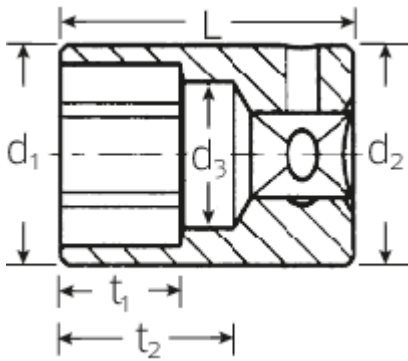

### 40aD

Art.No. **01530010**  
GTIN **4018754126965**  
Model **40 AD 5/32**

**Label.** 1/4" Sockets size 5/32" L.23mm

**Features.**

- ASME B 107.1, Fed. Spec. GGG-W-641, SAE AS 954-E (test loads)
- HPQ® high performance steel, chrome plated

## Technical Attributes.

Output profile	Double hexagon AS-drive
Drive square internal (inch)	1/4"
d1	6,7 mm
d2	10,7 mm
d3	3,2 mm
Length mm (L)	23 mm
Size [inch]	5/32 "
t1	3,5 mm
t2	15 mm

## Logistics data.

Length (IFS)	23
Width (IFS)	23
Height (IFS)	10
Length (packed, mm)	75
Width (packed, mm)	60
Height (packed, mm)	30
Volume (packed, mm)	0.135 dm <sup>3</sup>
Code	01530010
Weight (gross, kg)	0,077
Weight PAP (kg)	0,000
Weight PVC (kg)	0,002
GTIN	4018754126965
Country of origin	GERMANY
Region of origin	Nordrhein-Westfalen
WEEE/Electrical Act	nicht ear-pflichtig
Customs tariff no.	82042000
Numbers of content units per order units	10
Weight	7 g