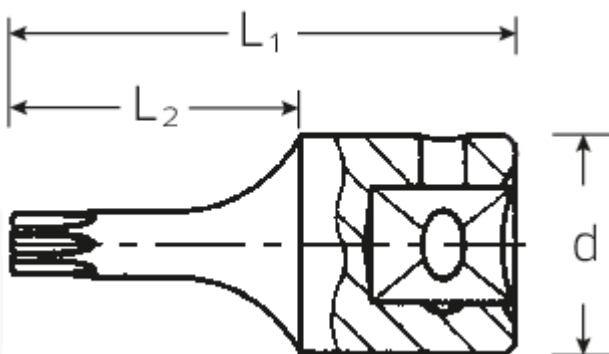

Screwdriver socket

44KTX

Art.No. **01350040**
GTIN **4018754001200**
Model **44 KTX T 40**
SCHRAUBENDREHEREINSATZ 1/4
ZOLL

Label. 1/4" Screwdriver socket L.28mm

Features.

- for inside TORX® screws
- Chrome Alloy Steel, chrome plated

Technical Drawing.

Technical Attributes.

Output profile	TORX®
Drive square internal (inch)	1/4"
d	11,6 mm
Size Output profile	T40
L1	28 mm
L2	16 mm
Length mm (L)	28 mm

Logistics data.

Length (IFS)	28
Width (IFS)	12
Height (IFS)	12
Length (packed, mm)	65
Width (packed, mm)	35
Height (packed, mm)	15
Volume (packed, mm)	0.034125 dm3
Code	01350040
Weight (gross, kg)	0,063
Weight PAP (kg)	0,000
Weight PVC (kg)	0,002
GTIN	4018754001200
Country of origin	GERMANY
Region of origin	Nordrhein-Westfalen
WEEE/Electrical Act	nicht ear-pflichtig
Customs tariff no.	82042000
Numbers of content units per order units	5
Weight	12 g