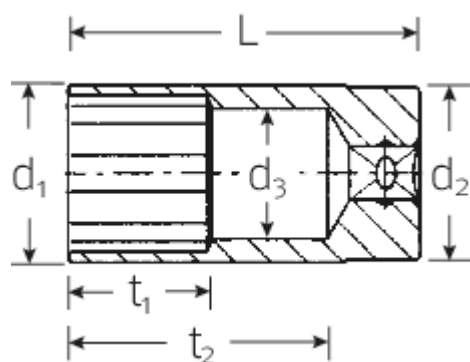

Socket

46a

Art.No. 02420038
GTIN 4018754004379
Model 46 A 11/16

Label. 3/8" Socket size 11/16" L.65mm

Features.

- extra deep
- ASME B 107.1, Fed. Spec. GGG-W-641, SAE AS 954-E
- HPQ® high performance steel, chrome plated

Technical Drawing.

Technical Attributes.

Output profile	Double hexagon AS-drive
Drive square internal (inch)	3/8"
d1	23,4 mm
d2	21,5 mm
d3	16,3 mm
Height mm (h)	24 mm
Length mm (L)	65 mm
Size [inch]	11/16 "
t1	30 mm
t2	52,5 mm

Logistics data.

Length (IFS)	65
Width (IFS)	24
Height (IFS)	24
Length (packed, mm)	121
Width (packed, mm)	68
Height (packed, mm)	25
Volume (packed, mm)	0.2057 dm ³
Code	02420038
Weight (gross, kg)	0,490
Weight PAP (kg)	0,000
Weight PVC (kg)	0,006
GTIN	4018754004379
Country of origin	GERMANY
Region of origin	Nordrhein-Westfalen
WEEE/Electrical Act	nicht ear-pflichtig
Customs tariff no.	82042000
Numbers of content units per order units	5
Weight	114 g