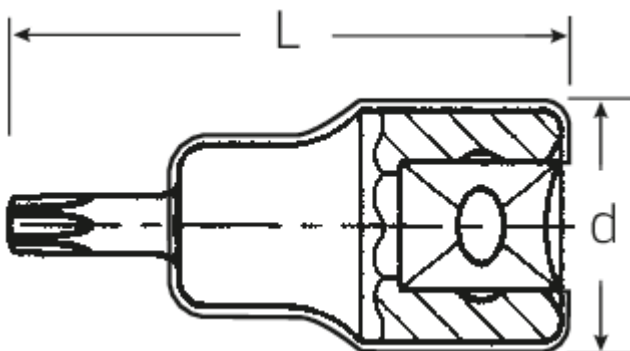

### 12174 VDE

Art.No. 02390025  
GTIN 4018754253609  
Model 12174 VDE T 25

**Label.** 3/8" VDE screwdriver socket L.67mm

- Features.**
- for internal TORX® screws
  - Chrome-Alloy-Steel, chrome plated
  - VDE insulated up to 1000 V
  - DIN EN 60900
  - #T; AC/1000 V

## Technical Drawing.

## Technical Attributes.

Output profile	TORX®
Drive square internal (inch)	3/8"
d	22,8 mm
Size Output profile	T25
Length mm (L)	67 mm

## Logistics data.

Length (IFS)	66
Width (IFS)	19
Height (IFS)	19
Length (packed, mm)	75
Width (packed, mm)	35
Height (packed, mm)	35
Volume (packed, mm)	0.091875 dm <sup>3</sup>
Code	02390025
Weight (gross, kg)	0,055
Weight PAP (kg)	0,000
Weight PVC (kg)	0,002
GTIN	4018754253609
Country of origin	GERMANY
Region of origin	Nordrhein-Westfalen
WEEE/Electrical Act	nicht ear-pflichtig
Customs tariff no.	82042000
Numbers of content units per order units	1
Weight	52 g