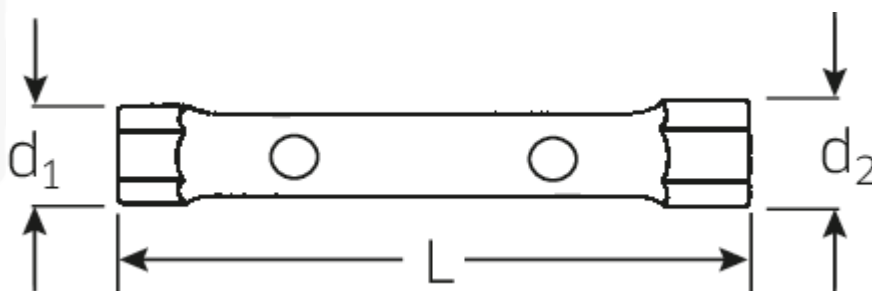

Box spanner

10750

Art.No. **43334146**

GTIN **4018754255054**

Model **10750 41 x 46 Rohrsteckschlüssel**

Label.

Box spanner size 41 x 46mm L.245mm

Features.

- DIN 896 Type B
- made of seamlessly drawn precision steel tubing
- recessed at both ends
- Chrome Alloy Steel, surface polished and chrome plated

Advantages.

DIN 896 Form B

Different lengths of the pivot pin allow variable leverage and adapted amount of torque.

The double socket spanners have two holes for the pivot pins.

The extended shape of the pipe double socket spanner serves as a practical handle and can therefore be used ideally even in narrow, space-limited work spaces.

Robust and durable made of high-quality Chrome-Alloy-Steel

Technical Drawing.

Technical Attributes.

d1	56 mm
d2	62 mm
Length mm (L)	245 mm
Size [mm]	41 x 46 mm

Logistics data.

Length (IFS)	241
Width (IFS)	54
Height (IFS)	54
Length (packed, mm)	241
Width (packed, mm)	110
Height (packed, mm)	55
Volume (packed, mm)	1.45805 dm ³
Code	43334146
Weight (gross, kg)	1,495
Weight PAP (kg)	0,000
Weight PVC (kg)	0,009
GTIN	4018754255054
Country of origin	GERMANY
Region of origin	Nordrhein-Westfalen
WEEE/Electrical Act	nicht ear-pflichtig
Customs tariff no.	82041100
Numbers of content units per order units	2
Weight	845 g