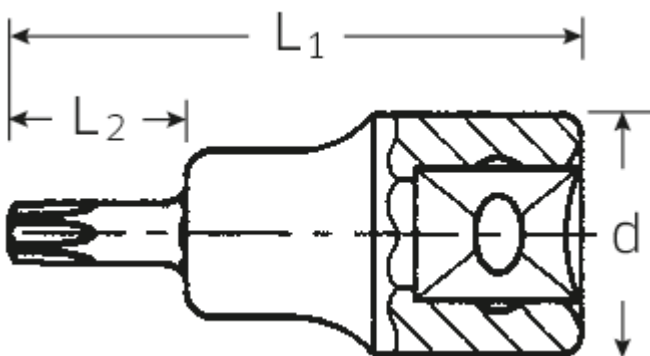

## Screwdriver socket

49TX

Art.No. 02100015  
GTIN 4018754002825  
Model 49 TX T 15

**Label.** 3/8" Screwdriver socket L.49mm

**Features.**

- for inside TORX® screws
- Chrome Alloy Steel, chrome plated

## Technical Drawing.

## Technical Attributes.

<b>Output profile</b>	TORX®
<b>Drive square internal (inch)</b>	3/8"
<b>d</b>	17,8 mm
<b>Size Output profile</b>	T15
<b>L1</b>	49 mm
<b>L2</b>	17 mm
<b>Length mm (L)</b>	50 mm

## Logistics data.

<b>Length (IFS)</b>	50
<b>Width (IFS)</b>	18
<b>Height (IFS)</b>	18
<b>Length (packed, mm)</b>	70
<b>Width (packed, mm)</b>	60
<b>Height (packed, mm)</b>	18
<b>Volume (packed, mm)</b>	0.0756 dm <sup>3</sup>
<b>Code</b>	02100015
<b>Weight (gross, kg)</b>	0,229
<b>Weight PAP (kg)</b>	0,000
<b>Weight PVC (kg)</b>	0,003
<b>GTIN</b>	4018754002825
<b>Country of origin</b>	GERMANY
<b>Region of origin</b>	Nordrhein-Westfalen
<b>WEEE/Electrical Act</b>	nicht ear-pflichtig
<b>Customs tariff no.</b>	82042000
<b>Numbers of content units per order units</b>	5
<b>Weight</b>	45 g