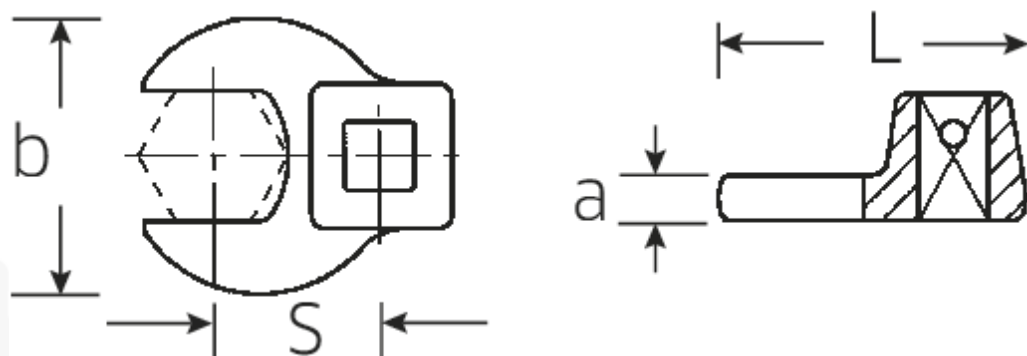

## CROW-FOOT-Schlüssel, metrisch

**540**

Art.No. **02200036**  
GTIN **4018754141104**  
Model **540 36**

**Bezeichnung.** 3/8" CROW-FOOT-Schlüssel SW 36mm L.56,5mm

**Eigenschaften.**

- Chrome-Alloy-Steel, verchromt
- Achtung! Veränderte Einstellwerte am Drehmomentschlüssel

## Technische Zeichnung.

## Technische Attribute.

**a** 8 mm

## Varianten.

Code	Artikelnr (ERP)	Bezeichnung	GTIN
01200008	540 8	1/4" CROW-FOOT-Schlüssel SW 8mm L.25,5mm	4018754149117
01200009	540 9	1/4" CROW-FOOT-Schlüssel SW 9mm L.25,5mm	4018754149124
01200010	540 10	1/4" CROW-FOOT-Schlüssel SW 10mm L.25,5mm	4018754149131
02200011	540 11	3/8" CROW-FOOT-Schlüssel SW 11mm L.32mm	4018754149414
02200012	540 12	3/8" CROW-FOOT-Schlüssel SW 12mm L.34,3mm	4018754003495
02200013	540 13	3/8" CROW-FOOT-Schlüssel SW 13mm L.34,3mm	4018754003501
02200014	540 14	3/8" CROW-FOOT-Schlüssel SW 14mm L.37,7mm	4018754003518
02200015	540 15	3/8" CROW-FOOT-Schlüssel SW 15mm L.37,7mm	4018754003525
02200016	540 16	3/8" CROW-FOOT-Schlüssel SW 16mm L.37,7mm	4018754003532
02200017	540 17	3/8" CROW-FOOT-Schlüssel SW 17mm L.42,5mm	4018754003549
02200018	540 18	3/8" CROW-FOOT-Schlüssel SW 18mm L.42,5mm	4018754003556
02200019	540 19	3/8" CROW-FOOT-Schlüssel SW 19mm L.42,5mm	4018754003563
02200020	540 20	3/8" CROW-FOOT-Schlüssel SW 20mm L.42,4mm	4018754141067
02200021	540 21	3/8" CROW-FOOT-Schlüssel SW 21mm L.44,5mm	4018754003570
02200022	540 22	3/8" CROW-FOOT-Schlüssel SW 22mm L.44,5mm	4018754003587
02200023	540 23	3/8" CROW-FOOT-Schlüssel SW 23mm L.44,5mm	4018754141074
02200024	540 24	3/8" CROW-FOOT-Schlüssel SW 24mm L.44,4mm	4018754003594