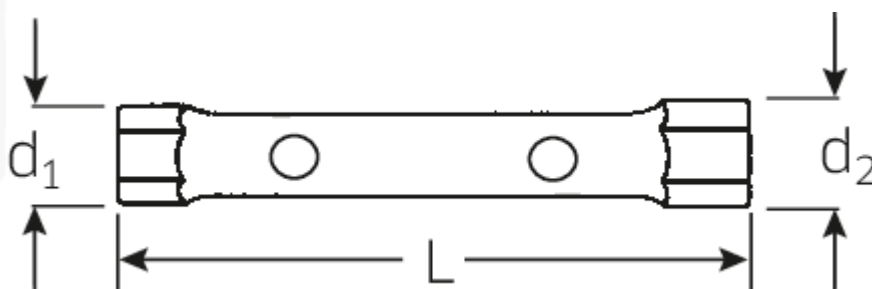

Box spanner

10750

Art.No. **43332427**

GTIN **4018754255016**

Model **10750 24 x 27 Rohrsteckschlüssel**

Label. Box spanner size 24 x 27mm L.190mm

- Features.**
- DIN 896 Type B
 - made of seamlessly drawn precision steel tubing
 - recessed at both ends
 - Chrome Alloy Steel, surface polished and chrome plated

Advantages.

DIN 896 Form B

Different lengths of the pivot pin allow variable leverage and adapted amount of torque.

The double socket spanners have two holes for the pivot pins.

The extended shape of the pipe double socket spanner serves as a practical handle and can therefore be used ideally even in narrow, space-limited work spaces.

Robust and durable made of high-quality Chrome-Alloy-Steel

Technical Drawing.

Technical Attributes.

d1	34,5 mm
d2	38,5 mm
Length mm (L)	190 mm
Size [mm]	24 x 27 mm

Logistics data.

Length (IFS)	183
Width (IFS)	32
Height (IFS)	32
Length (packed, mm)	183
Width (packed, mm)	99
Height (packed, mm)	65
Volume (packed, mm)	1.177605 dm ³
Code	43332427
Weight (gross, kg)	1,495
Weight PAP (kg)	0,000
Weight PVC (kg)	0,009
GTIN	4018754255016
Country of origin	GERMANY
Region of origin	Nordrhein-Westfalen
WEEE/Electrical Act	nicht ear-pflichtig
Customs tariff no.	82041100
Numbers of content units per order units	5
Weight	301 g