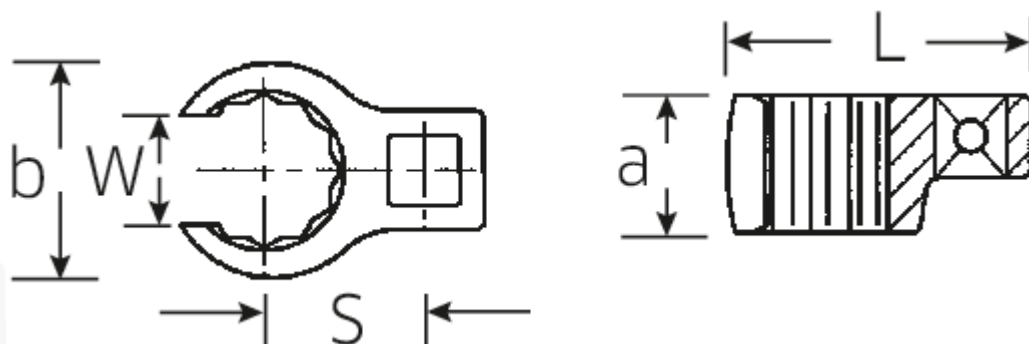

## CROW-RING-Schlüssel, metrisch

440

Art.No. 01190013  
GTIN 4018754102099  
Model 440 13

**Bezeichnung.** 1/4" CROW-FOOT-Schlüssel SW 13mm L.32mm

**Eigenschaften.**

- Chrome-Alloy-Steel, verchromt
- Achtung! Veränderte Einstellwerte am Drehmomentschlüssel

## Technische Zeichnung.

## Technische Attribute.

a 14 mm

## Varianten.

Code	Artikelnr (ERP)	Bezeichnung	GTIN
01190008	440 8	1/4" CROW-FOOT-Schlüssel SW 8mm L.23,8mm	4018754149094
01190009	440 9	1/4" CROW-FOOT-Schlüssel SW 9mm L.28,5mm	4018754140985
01190010	440 10	1/4" CROW-FOOT-Schlüssel SW 10mm L.28,4mm	4018754000739
01190011	440 11	1/4" CROW-FOOT-Schlüssel SW 11mm L.28mm	4018754149100
01190012	440 12	1/4" CROW-FOOT-Schlüssel SW 12mm L.30,8mm	4018754000746
01190013	440 13	1/4" CROW-FOOT-Schlüssel SW 13mm L.32mm	4018754102099
01190014	440 14	1/4" CROW-FOOT-Schlüssel SW 14mm L.31,7mm	4018754000753
02190015	440 15	3/8" CROW-FOOT-Schlüssel SW 15mm L.36,5mm	4018754141029
02190016	440 16	3/8" CROW-FOOT-Schlüssel SW 16mm L.36,1mm	4018754003389
02190017	440 17	3/8" CROW-FOOT-Schlüssel SW 17mm L.39,2mm	4018754003396
02190018	440 18	3/8" CROW-FOOT-Schlüssel SW 18mm L.40,8mm	4018754003402
02190019	440 19	3/8" CROW-FOOT-Schlüssel SW 19mm L.40,5mm	4018754003419
02190020	440 20	3/8" CROW-FOOT-Schlüssel SW 20mm L.42,9mm	4018754141036
02190021	440 21	3/8" CROW-FOOT-Schlüssel SW 21mm L.42,8mm	4018754003426
02190022	440 22	3/8" CROW-FOOT-Schlüssel SW 22mm L.45,3mm	4018754003433
02190023	440 23	3/8" CROW-FOOT-Schlüssel SW 23mm L.47,5mm	4018754141043
02190024	440 24	3/8" CROW-FOOT-Schlüssel SW 24mm L.47,3mm	4018754003440