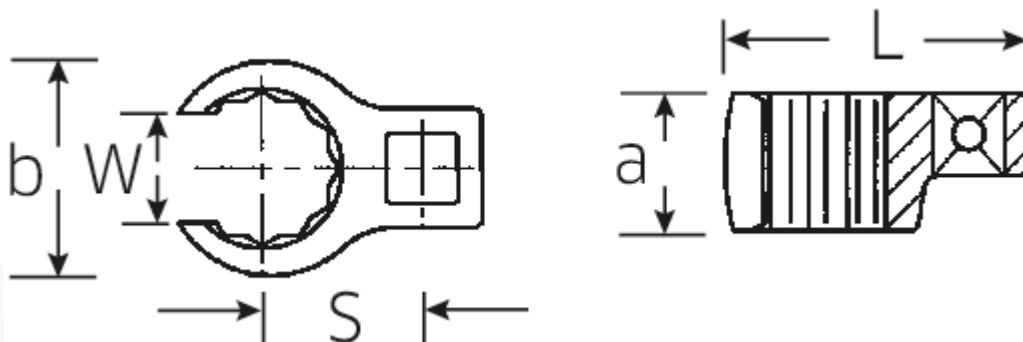

## CROW-RING spanner

440a

Art.No. 03490056  
GTIN 4018754008452  
Model 440 A 1 1/4

**Label.** 1/2" CROW-RING spanner size 1 1/4" L.62,5mm

- Features.**
- Chrome Alloy Steel, chrome plated
  - Caution! Modified settings on torque wrench

## Technical Drawing.

## Technical Attributes.

a 22,5 mm

03490064	440 A 1 1/2	1/2" CROW-RING spanner size 1 1/2" L.68,1mm	4018754008490
03490065	440 A 1 9/16	1/2" CROW-RING spanner size 1 9/16" L.70,1mm	4018754008506
03490066	440 A 1 5/8	1/2" CROW-RING spanner size 1 5/8" L.71,8mm	4018754008513
03490068	440 A 1 3/4	1/2" CROW-RING spanner size 1 3/4" L.75,6mm	4018754008520
03490069	440 A 1 13/16	1/2" CROW-RING spanner size 1 13/16" L.77,7mm	4018754008537
03490072	440 A 2	1/2" CROW-RING spanner size 2" L.83,2mm	4018754008544
03490076	440 A 2 1/4	1/2" CROW-RING spanner size 2 1/4" L.91,2mm	4018754008551
03490077	440 A 2 5/16	1/2" CROW-RING spanner size 2 5/16" L.93,3mm	4018754008568
03490078	440 A 2 3/8	1/2" CROW-RING spanner size 2 3/8" L.95,2mm	4018754008575