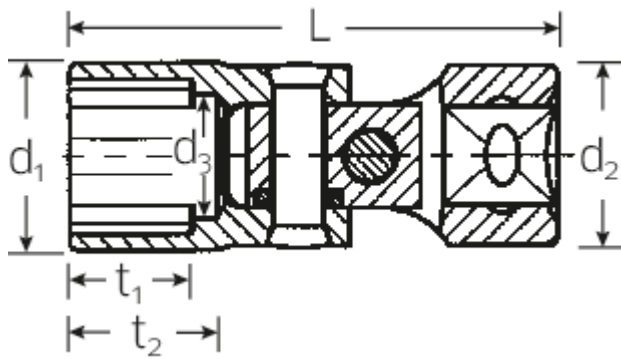

UNIFLEX socket

47

Art.No. 02040010
GTIN 4018754002467
Model 47 10

Label. 3/8" UNIFLEX socket size 10mm L.45,5mm

Features. • HPQ® high performance steel, chrome plated

Advantages.

STAHLWILLE: For over 160 years, we as a traditional German company from Wuppertal have stood for tools that are appreciated around the world for their excellent quality

Technologies and features.

High Performance Quality (HPQ®)

High-performance steel, extremely resilient, yet thin-walled and ideal for working in confined spaces.

Technical Drawing.

Technical Attributes.

Output profile	Double hexagon AS-drive
Drive square internal (inch)	3/8"
d1	14,3 mm
d2	17,5 mm
d3	9 mm
Length mm (L)	45,5 mm
Size [mm]	10 mm
t1	7 mm
t2	12 mm

Logistics data.

Length (IFS)	45
Width (IFS)	20
Height (IFS)	20
Length (packed, mm)	45
Width (packed, mm)	20
Height (packed, mm)	20
Volume (packed, mm)	0.018 dm ³
Code	02040010
Weight (gross, kg)	0,051
Weight PAP (kg)	0,000
Weight PVC (kg)	0,002
GTIN	4018754002467
Country of origin	GERMANY
Region of origin	Nordrhein-Westfalen
WEEE/Electrical Act	nicht ear-pflichtig
Customs tariff no.	82042000
Numbers of content units per order units	1
Weight	51 g

Variants.

Code	Article number (ERP)	Article description (Autom._)	GTIN
02040010	47 10	3/8" UNIFLEX socket size 10mm L.45,5mm	4018754002467
02040011	47 11	3/8" UNIFLEX socket size 11mm L.47,5mm	4018754002474