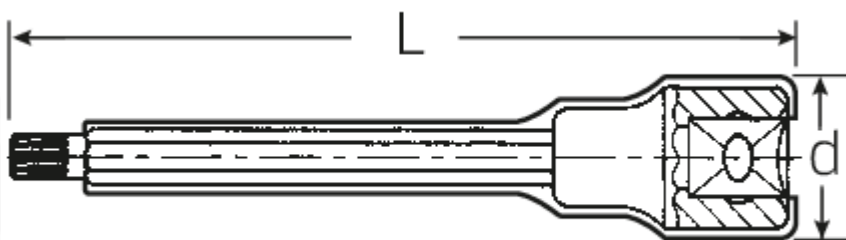

VDE screwdriver socket

12175 VDE

Art.No. **02370010**
GTIN **4018754253449**
Model **12175 VDE XZN M 10**

Label. 3/8" VDE screwdriver socket L.136mm D.23mm

Features.

- for tri-square socket head screws (XZN®)
- Chrome-Alloy-Steel, chrome plated
- VDE insulated up to 1000 V
- DIN EN 60900
- #T; AC/1000 V

Technical Drawing.

Technical Attributes.

Drive square internal (inch)	3/8"
d	23 mm
Size Output profile	M10
Length mm (L)	136 mm

Logistics data.

Length (IFS)	137
Width (IFS)	23
Height (IFS)	23
Length (packed, mm)	150
Width (packed, mm)	35
Height (packed, mm)	35
Volume (packed, mm)	0.18375 dm ³
Code	02370010
Weight (gross, kg)	0,140
Weight PAP (kg)	0,000
Weight PVC (kg)	0,004
GTIN	4018754253449
Country of origin	GERMANY
Region of origin	Nordrhein-Westfalen
WEEE/Electrical Act	nicht ear-pflichtig
Customs tariff no.	82042000
Numbers of content units per order units	1
Weight	122 g