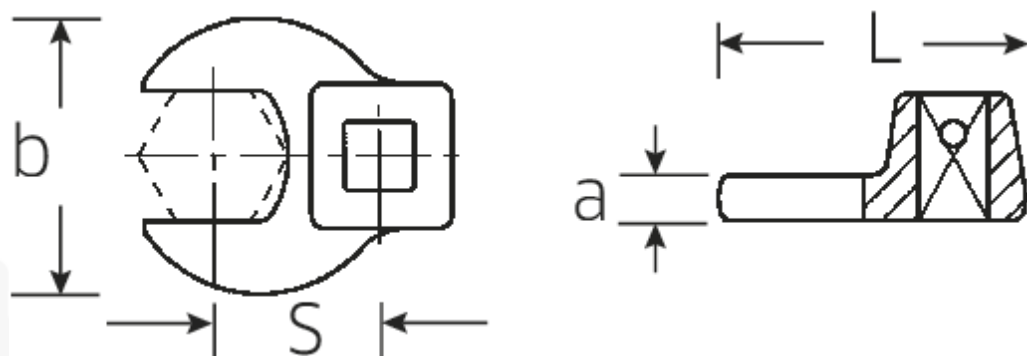

## CROW-FOOT-Schlüssel, metrisch

540

Art.No. **02200022**  
GTIN **4018754003587**  
Model **540 22**

**Bezeichnung.** 3/8" CROW-FOOT-Schlüssel SW 22mm L.44,5mm

**Eigenschaften.**

- Chrome-Alloy-Steel, verchromt
- Achtung! Veränderte Einstellwerte am Drehmomentschlüssel

### Technische Attribute.

a 6,3 mm

## Varianten.

Code	Artikelnr (ERP)	Bezeichnung	GTIN
01200008	540 8	1/4" CROW-FOOT-Schlüssel SW 8mm L.25,5mm	4018754149117
01200009	540 9	1/4" CROW-FOOT-Schlüssel SW 9mm L.25,5mm	4018754149124
01200010	540 10	1/4" CROW-FOOT-Schlüssel SW 10mm L.25,5mm	4018754149131
02200011	540 11	3/8" CROW-FOOT-Schlüssel SW 11mm L.32mm	4018754149414
02200012	540 12	3/8" CROW-FOOT-Schlüssel SW 12mm L.34,3mm	4018754003495
02200013	540 13	3/8" CROW-FOOT-Schlüssel SW 13mm L.34,3mm	4018754003501
02200014	540 14	3/8" CROW-FOOT-Schlüssel SW 14mm L.37,7mm	4018754003518
02200015	540 15	3/8" CROW-FOOT-Schlüssel SW 15mm L.37,7mm	4018754003525
02200016	540 16	3/8" CROW-FOOT-Schlüssel SW 16mm L.37,7mm	4018754003532
02200017	540 17	3/8" CROW-FOOT-Schlüssel SW 17mm L.42,5mm	4018754003549
02200018	540 18	3/8" CROW-FOOT-Schlüssel SW 18mm L.42,5mm	4018754003556
02200019	540 19	3/8" CROW-FOOT-Schlüssel SW 19mm L.42,5mm	4018754003563
02200020	540 20	3/8" CROW-FOOT-Schlüssel SW 20mm L.42,4mm	4018754141067
02200021	540 21	3/8" CROW-FOOT-Schlüssel SW 21mm L.44,5mm	4018754003570
02200022	540 22	3/8" CROW-FOOT-Schlüssel SW 22mm L.44,5mm	4018754003587
02200023	540 23	3/8" CROW-FOOT-Schlüssel SW 23mm L.44,5mm	4018754141074
02200024	540 24	3/8" CROW-FOOT-Schlüssel SW 24mm L.44,4mm	4018754003594