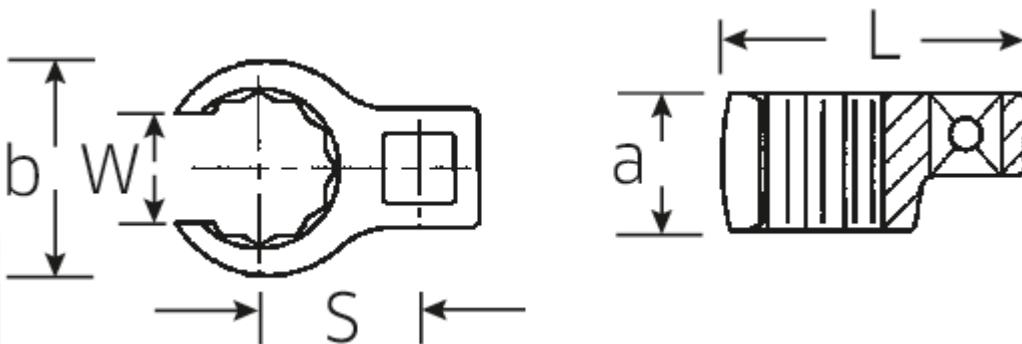

Technical Drawing.

Technical Attributes.

a 26 mm

Logistics data.

Length (IFS) 78