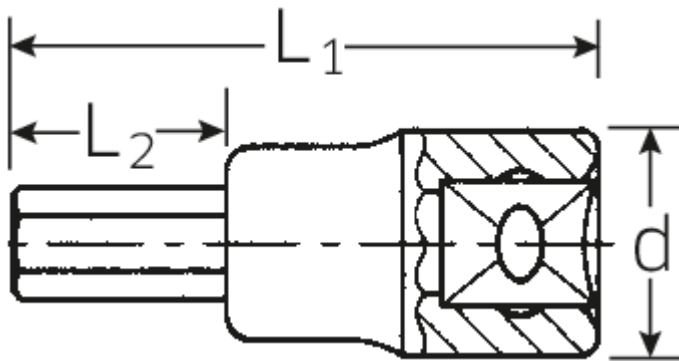

INHEX socket

54

Art.No. **03050007**
GTIN **4018754006267**
Model **54 7**

Label. INHEX socket 1/2" 7mm L.60mm

Features.

- for hexagon socket head screws
- DIN 7422
- Chrome Alloy Steel, chrome plated

Advantages.

Ideal for a wide range of car, bicycle, motorcycle, and industrial jobs

Robust quality tool for the professional user – Made in Germany

Technical Drawing.

Technical Attributes.

Output profile	Hex
Output hex. outside (mm)	7 mm
Drive square internal (inch)	1/2"
d	22,7 mm
L1	60 mm
L2	22 mm

Logistics data.

Length (IFS)	61
Width (IFS)	23
Height (IFS)	23
Length (packed, mm)	70
Width (packed, mm)	60
Height (packed, mm)	43
Volume (packed, mm)	0.1806 dm ³
Code	03050007
Weight (gross, kg)	0,375
Weight PAP (kg)	0,000
Weight PVC (kg)	0,003
GTIN	4018754006267
Country of origin	GERMANY
Region of origin	Nordrhein-Westfalen
WEEE/Electrical Act	nicht ear-pflichtig
Customs tariff no.	82042000
Numbers of content units per order units	5
Weight	75 g