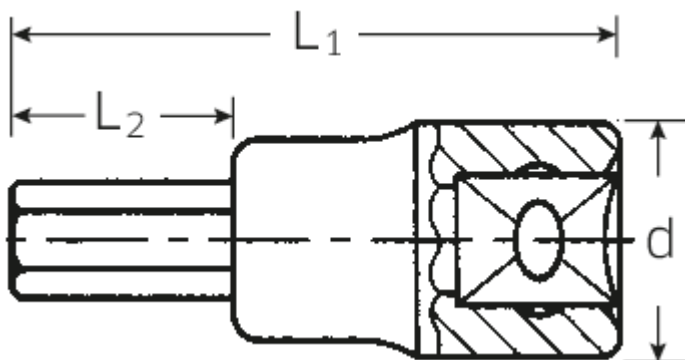

## INHEX socket

49

Art.No. 02050007  
GTIN 4018754002603  
Model 49 7

**Label.** INHEX socket 3/8" 7mm L.52mm

**Features.**

- for socket head screws
- DIN 7422
- Chrome Alloy Steel, chrome plated

## Technical Drawing.

## Technical Attributes.

<b>Output profile</b>	Hex
<b>Output hex. outside (mm)</b>	7 mm
<b>Drive square internal (inch)</b>	3/8"
<b>d</b>	17,8 mm
<b>L1</b>	52 mm
<b>L2</b>	20 mm

## Logistics data.

<b>Length (IFS)</b>	52
<b>Width (IFS)</b>	18
<b>Height (IFS)</b>	18
<b>Length (packed, mm)</b>	72
<b>Width (packed, mm)</b>	68
<b>Height (packed, mm)</b>	19
<b>Volume (packed, mm)</b>	0.093024 dm <sup>3</sup>
<b>Code</b>	02050007
<b>Weight (gross, kg)</b>	0,261
<b>Weight PAP (kg)</b>	0,000
<b>Weight PVC (kg)</b>	0,003
<b>GTIN</b>	4018754002603
<b>Country of origin</b>	GERMANY
<b>Region of origin</b>	Nordrhein-Westfalen
<b>WEEE/Electrical Act</b>	nicht ear-pflichtig
<b>Customs tariff no.</b>	82042000
<b>Numbers of content units per order units</b>	5
<b>Weight</b>	51 g