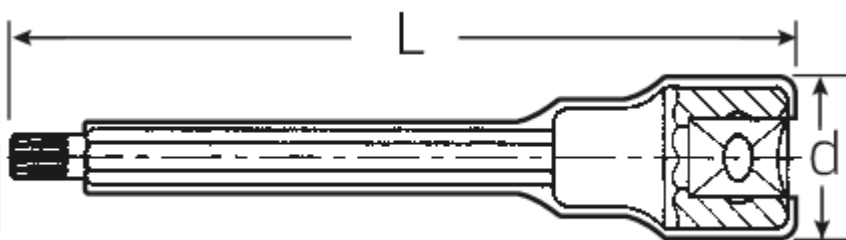

VDE screwdriver socket

12175 VDE

Art.No. **02370006**
GTIN **4018754279616**
Model **12175 VDE XZN M6**

Label. 3/8" VDE screwdriver socket L.136mm D.23mm

Features.

- for tri-square socket head screws (XZN®)
- Chrome-Alloy-Steel, chrome plated
- VDE insulated up to 1000 V
- DIN EN 60900
- #T; AC/1000 V

Technical Drawing.

Technical Attributes.

Drive square internal (inch)	3/8"
d	23 mm
Size Output profile	M6
Length mm (L)	136 mm

Logistics data.

Length (IFS)	137
Width (IFS)	24
Height (IFS)	24
Length (packed, mm)	160
Width (packed, mm)	40
Height (packed, mm)	25
Volume (packed, mm)	0.16 dm3
Code	02370006
Weight (gross, kg)	0,100
Weight PAP (kg)	0,000
Weight PVC (kg)	0,000
GTIN	4018754279616
Country of origin	GERMANY
Region of origin	Nordrhein-Westfalen
WEEE/Electrical Act	nicht ear-pflichtig
Customs tariff no.	82042000
Numbers of content units per order units	1
Weight	100 g