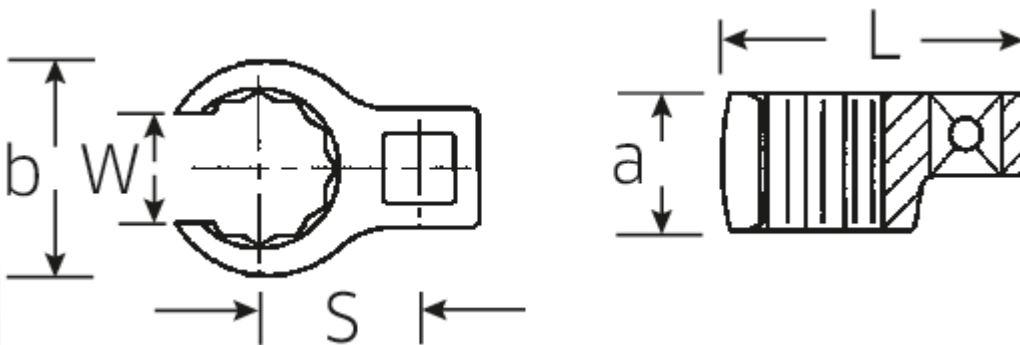

Technical Drawing.

Technical Attributes.

a 20 mm

Logistics data.

Length (IFS) 49