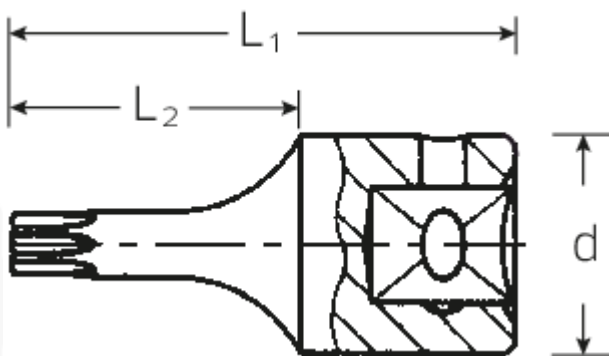

Screwdriver socket

44KTX

Art.No. **01350009**
GTIN **4018754001132**
Model **44 KTX T 9**
**SCHRAUBENDREHEREINSATZ 1/4
ZOLL**

Label. 1/4" Screwdriver socket L.28mm

Features.

- for inside TORX® screws
- Chrome Alloy Steel, chrome plated

Technical Drawing.

Technical Attributes.

Output profile	TORX®
Drive square internal (inch)	1/4"
d	11,6 mm
Size Output profile	T9
L1	28 mm
L2	16 mm
Length mm (L)	28 mm

Logistics data.

Length (IFS)	28
Width (IFS)	12
Height (IFS)	12
Length (packed, mm)	65
Width (packed, mm)	35
Height (packed, mm)	15
Volume (packed, mm)	0.034125 dm3
Code	01350009
Weight (gross, kg)	0,053
Weight PAP (kg)	0,000
Weight PVC (kg)	0,002
GTIN	4018754001132
Country of origin	GERMANY
Region of origin	Nordrhein-Westfalen
WEEE/Electrical Act	nicht ear-pflichtig
Customs tariff no.	82042000
Numbers of content units per order units	5
Weight	10 g