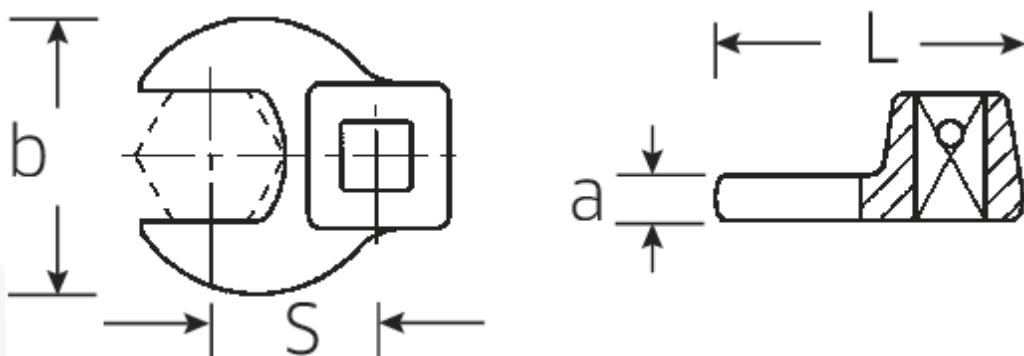

## CROW-FOOT-Schlüssel, metrisch

540

Art.No. 02200013  
GTIN 4018754003501  
Model 540 13

**Bezeichnung.** 3/8" CROW-FOOT-Schlüssel SW 13mm L.34,3mm

**Eigenschaften.**

- Chrome-Alloy-Steel, verchromt
- Achtung! Veränderte Einstellwerte am Drehmomentschlüssel

### Technische Attribute.

a 6,3 mm

## Varianten.

Code	Artikelnr (ERP)	Bezeichnung	GTIN
01200008	540 8	1/4" CROW-FOOT-Schlüssel SW 8mm L.25,5mm	4018754149117
01200009	540 9	1/4" CROW-FOOT-Schlüssel SW 9mm L.25,5mm	4018754149124
01200010	540 10	1/4" CROW-FOOT-Schlüssel SW 10mm L.25,5mm	4018754149131
02200011	540 11	3/8" CROW-FOOT-Schlüssel SW 11mm L.32mm	4018754149414
02200012	540 12	3/8" CROW-FOOT-Schlüssel SW 12mm L.34,3mm	4018754003495
02200013	540 13	3/8" CROW-FOOT-Schlüssel SW 13mm L.34,3mm	4018754003501
02200014	540 14	3/8" CROW-FOOT-Schlüssel SW 14mm L.37,7mm	4018754003518
02200015	540 15	3/8" CROW-FOOT-Schlüssel SW 15mm L.37,7mm	4018754003525
02200016	540 16	3/8" CROW-FOOT-Schlüssel SW 16mm L.37,7mm	4018754003532
02200017	540 17	3/8" CROW-FOOT-Schlüssel SW 17mm L.42,5mm	4018754003549
02200018	540 18	3/8" CROW-FOOT-Schlüssel SW 18mm L.42,5mm	4018754003556
02200019	540 19	3/8" CROW-FOOT-Schlüssel SW 19mm L.42,5mm	4018754003563
02200020	540 20	3/8" CROW-FOOT-Schlüssel SW 20mm L.42,4mm	4018754141067
02200021	540 21	3/8" CROW-FOOT-Schlüssel SW 21mm L.44,5mm	4018754003570
02200022	540 22	3/8" CROW-FOOT-Schlüssel SW 22mm L.44,5mm	4018754003587
02200023	540 23	3/8" CROW-FOOT-Schlüssel SW 23mm L.44,5mm	4018754141074
02200024	540 24	3/8" CROW-FOOT-Schlüssel SW 24mm L.44,4mm	4018754003594