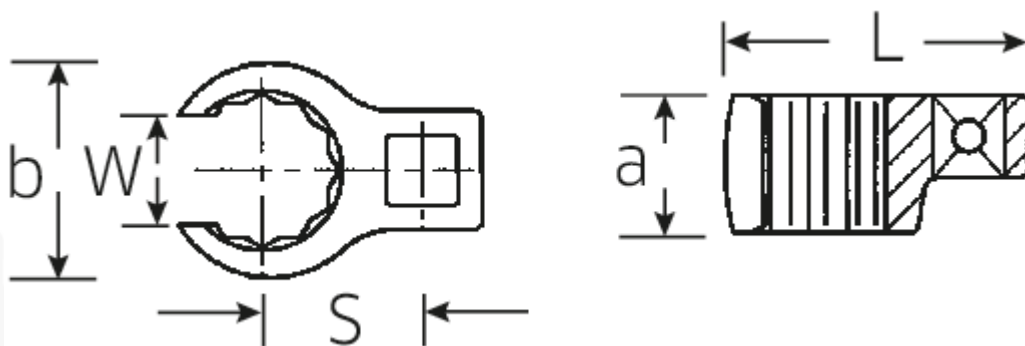

Technical Drawing.

Technical Attributes.

a 22,5 mm

Logistics data.

Length (IFS) 60