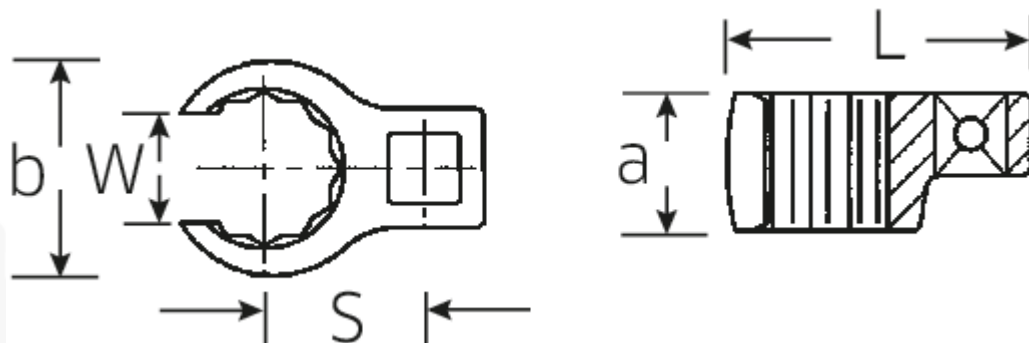

## CROW-RING-Schlüssel, zöllig

440a

Art.No. 03490062  
GTIN 4018754008483  
Model 440 A 1 7/16

**Bezeichnung.** 1/2" CROW-RING-Schlüssel SW 1 7/16" L.66,5mm

**Eigenschaften.**

- Chrome-Alloy-Steel, verchromt
- Achtung! Veränderte Einstellwerte am Drehmomentschlüssel
- Gr. 3/8: für Volvo Flugmotor, Typ "JAS"

## Technische Zeichnung.

## Technische Attribute.

a 24 mm

## Varianten.

Code	Artikelnr (ERP)	Bezeichnung	GTIN
01490024	440 A 3/8	1/4" CROW-RING-Schlüssel SW 3/8" L.28,4mm	4018754116805
01490028	440 A 7/16	1/4" CROW-RING-Schlüssel SW 7/16" L.28mm	4018754001460
01490032	440 A 1/2	1/4" CROW-RING-Schlüssel SW 1/2" L.30,5mm	4018754001477
01490034	440 A 9/16	1/4" CROW-RING-Schlüssel SW 9/16" L.31,7mm	4018754001484
02490036	440 A 5/8	3/8" CROW-RING-Schlüssel SW 5/8" L.36,5mm	4018754004546
02490038	440 A 11/16	3/8" CROW-RING-Schlüssel SW 11/16" L.39,2mm	4018754004553
02490040	440 A 3/4	3/8" CROW-RING-Schlüssel SW 3/4" L.40,9mm	4018754004560
02490042	440 A 13/16	3/8" CROW-RING-Schlüssel SW 13/16" L.42,9mm	4018754004577
02490044	440 A 7/8	3/8" CROW-RING-Schlüssel SW 7/8" L.45,2mm	4018754004584
02490046	440 A 15/16	3/8" CROW-RING-Schlüssel SW 15/16" L.47,2mm	4018754004591
02490048	440 A 1	3/8" CROW-RING-Schlüssel SW 1" L.49,3mm	4018754004607