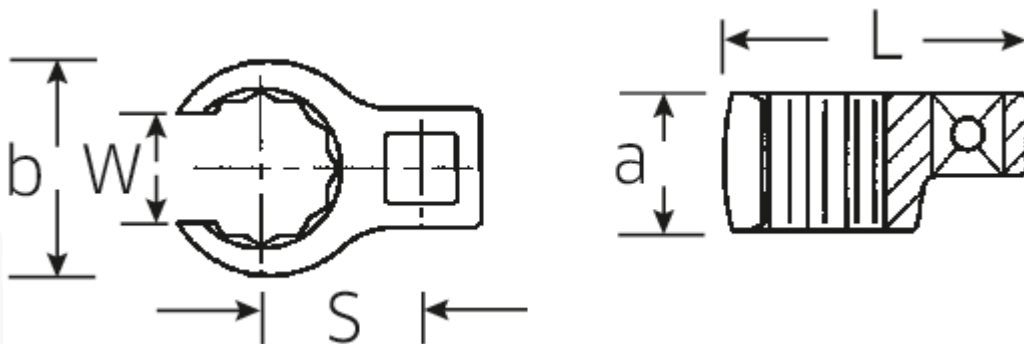

Technical Drawing.

Technical Attributes.

a 14 mm

Logistics data.

Length (IFS) 30