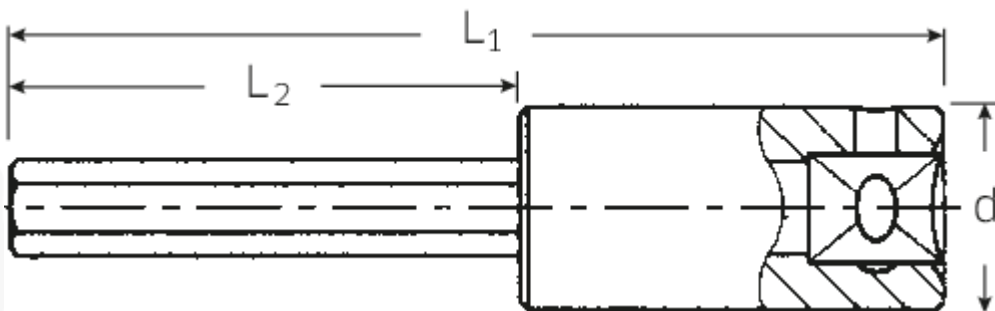

INHEX socket

44a

Art.No. **01450016**
GTIN **4018754126958**
Model **44 A 1/4**

Label. INHEX socket 1/4" 1/4" L.55mm

Features.

- for socket head screws
- DIN 7422
- Chrome Alloy Steel, chrome plated

Advantages.

Technical Attributes.

Output profile	Hexagon
Output hex outside (inch)	1/4"
Drive square internal (inch)	1/4"
d	11,6 mm
L1	55 mm
L2	30 mm

Logistics data.

Length (IFS)	55
Width (IFS)	12
Height (IFS)	12
Length (packed, mm)	100
Width (packed, mm)	60
Height (packed, mm)	12
Volume (packed, mm)	0.072 dm ³
Code	01450016
Weight (gross, kg)	0,123
Weight PAP (kg)	0,000
Weight PVC (kg)	0,003
GTIN	4018754126958
Country of origin	GERMANY
Region of origin	Nordrhein-Westfalen
WEEE/Electrical Act	nicht ear-pflichtig
Customs tariff no.	82042000
Numbers of content units per order units	5
Weight	24 g