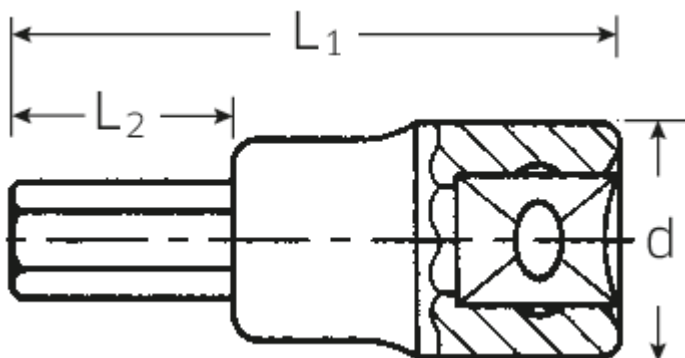

## INHEX socket

49

Art.No. 02050008  
GTIN 4018754002610  
Model 49 8

**Label.** INHEX socket 3/8" 8mm L.52mm

**Features.**

- for socket head screws
- DIN 7422
- Chrome Alloy Steel, chrome plated

## Technical Drawing.

## Technical Attributes.

<b>Output profile</b>	Hex
<b>Output hex. outside (mm)</b>	8 mm
<b>Drive square internal (inch)</b>	3/8"
<b>d</b>	17,8 mm
<b>L1</b>	52 mm
<b>L2</b>	20 mm

## Logistics data.

<b>Length (IFS)</b>	52
<b>Width (IFS)</b>	18
<b>Height (IFS)</b>	18
<b>Length (packed, mm)</b>	72
<b>Width (packed, mm)</b>	68
<b>Height (packed, mm)</b>	19
<b>Volume (packed, mm)</b>	0.093024 dm <sup>3</sup>
<b>Code</b>	02050008
<b>Weight (gross, kg)</b>	0,280
<b>Weight PAP (kg)</b>	0,000
<b>Weight PVC (kg)</b>	0,003
<b>GTIN</b>	4018754002610
<b>Country of origin</b>	GERMANY
<b>Region of origin</b>	Nordrhein-Westfalen
<b>WEEE/Electrical Act</b>	nicht ear-pflichtig
<b>Customs tariff no.</b>	82042000
<b>Numbers of content units per order units</b>	5
<b>Weight</b>	55 g