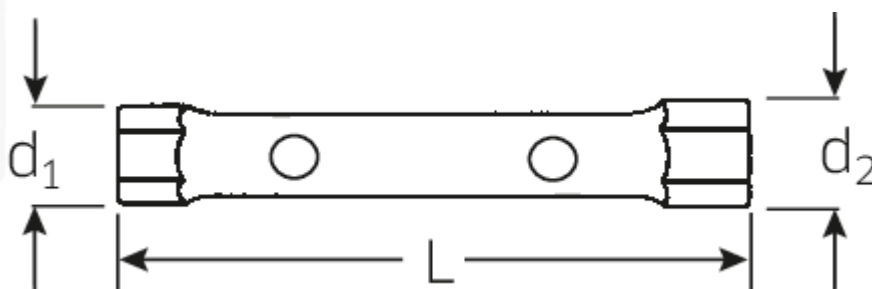

Box spanner

10750

Art.No. **43333236**

GTIN **4018754255030**

Model **10750 32 x 36 Rohrsteckschlüssel**

Label.

Box spanner size 32 x 36mm L.225mm

Features.

- DIN 896 Type B
- made of seamlessly drawn precision steel tubing
- recessed at both ends
- Chrome Alloy Steel, surface polished and chrome plated

Advantages.

DIN 896 Form B

Different lengths of the pivot pin allow variable leverage and adapted amount of torque.

The double socket spanners have two holes for the pivot pins.

The extended shape of the pipe double socket spanner serves as a practical handle and can therefore be used ideally even in narrow, space-limited work spaces.

Robust and durable made of high-quality Chrome-Alloy-Steel

Technical Drawing.

Technical Attributes.

d1	45 mm
d2	50 mm
Length mm (L)	225 mm
Size [mm]	32 x 36 mm

Logistics data.

Length (IFS)	223
Width (IFS)	41
Height (IFS)	41
Length (packed, mm)	223
Width (packed, mm)	41
Height (packed, mm)	41
Volume (packed, mm)	0.374863 dm ³
Code	43333236
Weight (gross, kg)	1,150
Weight PAP (kg)	0,000
Weight PVC (kg)	0,009
GTIN	4018754255030
Country of origin	GERMANY
Region of origin	Nordrhein-Westfalen
WEEE/Electrical Act	nicht ear-pflichtig
Customs tariff no.	82041100
Numbers of content units per order units	2
Weight	535 g