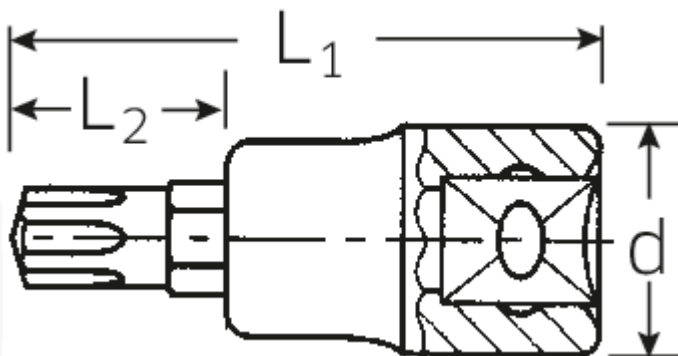

Screwdriver socket

54CV

Art.No. **03090013**
GTIN **4018754108619**
Model **54 CV M 13**

Label. 1/2" Screwdriver socket Ribe-CV® L.60mm

Features.

- for spline socket head screws (Ribe-CV®)
- Chrome Alloy Steel, chrome plated

Technical Drawing.

Technical Attributes.

Drive square internal (inch)	1/2"
d	23,7 mm
Size Output profile	M13
L1	60 mm
L2	20 mm

Logistics data.

Length (IFS)	64
Width (IFS)	25
Height (IFS)	25
Length (packed, mm)	165
Width (packed, mm)	95
Height (packed, mm)	45
Volume (packed, mm)	0.705375 dm ³
Code	03090013
Weight (gross, kg)	0,600
Weight PAP (kg)	0,000
Weight PVC (kg)	0,004
GTIN	4018754108619
Country of origin	GERMANY
Region of origin	Nordrhein-Westfalen
WEEE/Electrical Act	nicht ear-pflichtig
Customs tariff no.	82042000
Numbers of content units per order units	5
Weight	125 g

Variants.

Code	Article number (ERP)	Article description (Autom._)	GTIN
03090005	54 CV M 5	1/2" Screwdriver socket Ribe-CV® L.60mm	4018754006571
03090006	54 CV M 6	1/2" Screwdriver socket Ribe-CV® L.60mm	4018754006588
03090007	54 CV M 7	1/2" Screwdriver socket Ribe-CV® L.60mm	4018754108596
03090008	54 CV M 8	1/2" Screwdriver socket Ribe-CV® L.60mm	4018754006595
03090009	54 CV M 9	1/2" Screwdriver socket Ribe-CV® L.60mm	4018754108602
03090010	54 CV M 10	1/2" Screwdriver socket Ribe-CV® L.60mm	4018754006601
03090012	54 CV M 12	1/2" Screwdriver socket Ribe-CV® L.60mm	4018754006618
03090013	54 CV M 13	1/2" Screwdriver socket Ribe-CV® L.60mm	4018754108619
03090014	54 CV M 14	1/2" Screwdriver socket Ribe-CV® L.60mm	4018754006625
03090016	54 CV M 16	1/2" Screwdriver socket Ribe-CV® L.63mm	4018754006632