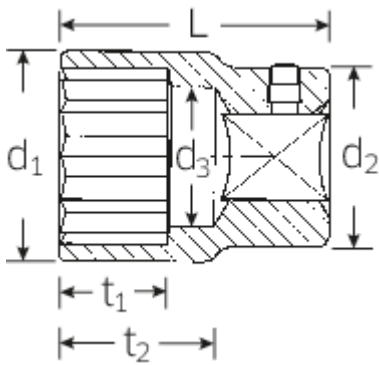

## Technical Attributes.

Output profile	Double hexagon AS-drive
Drive square internal (inch)	1"
d1	55,5 mm
d2	48 mm
d3	36 mm
Length mm (L)	70 mm
Size [mm]	41 mm
t1	30 mm
t2	37,5 mm

## Logistics data.

Length (IFS)	70
Width (IFS)	56
Height (IFS)	56
Length (packed, mm)	71
Width (packed, mm)	57
Height (packed, mm)	57
Volume (packed, mm)	0.230679 dm <sup>3</sup>
Code	06010041
Weight (gross, kg)	0,530
Weight PAP (kg)	0,000
Weight PVC (kg)	0,007
GTIN	4018754009916
Country of origin	GERMANY
Region of origin	Nordrhein-Westfalen
WEEE/Electrical Act	nicht ear-pflichtig
Customs tariff no.	82042000
Numbers of content units per order units	1
Weight	530 g