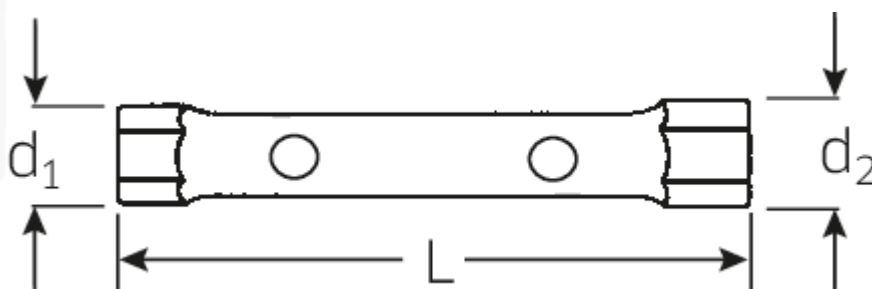

Box spanner

10750

Art.No. **43332428**

GTIN **4018754344390**

Model **10750 24 x 28 Rohrsteckschlüssel**

Label.

Box spanner size 24 x 28mm L.196mm

Features.

- DIN 896 Type B
- made of seamlessly drawn precision steel tubing
- recessed at both ends
- Chrome Alloy Steel, surface polished and chrome plated

Advantages.

Equipped with two different spanner sizes for tightening and loosening bolts and nuts.

Different lengths of the pivot pin allow variable leverage and adapted amount of torque.

The double socket spanners have two holes for the pivot pins.

The extended shape of the pipe double socket spanner serves as a practical handle and can therefore be used ideally even in narrow, space-limited work spaces.

Robust and durable made of high-quality Chrome-Alloy-Steel

Technical Drawing.

Technical Attributes.

d1	32,1 mm
d2	36,7 mm
Length mm (L)	196 mm
Size [mm]	24 x 28 mm

Logistics data.

Length (IFS)	195
Width (IFS)	35
Height (IFS)	35
Length (packed, mm)	410
Width (packed, mm)	200
Height (packed, mm)	36
Volume (packed, mm)	2.952 dm3
Code	43332428
Weight (gross, kg)	1,626
Weight PAP (kg)	0,000
Weight PVC (kg)	0,016
GTIN	4018754344390
Country of origin	GERMANY
Region of origin	Nordrhein-Westfalen
WEEE/Electrical Act	nicht ear-pflichtig
Customs tariff no.	82041100
Numbers of content units per order units	5
Weight	320 g