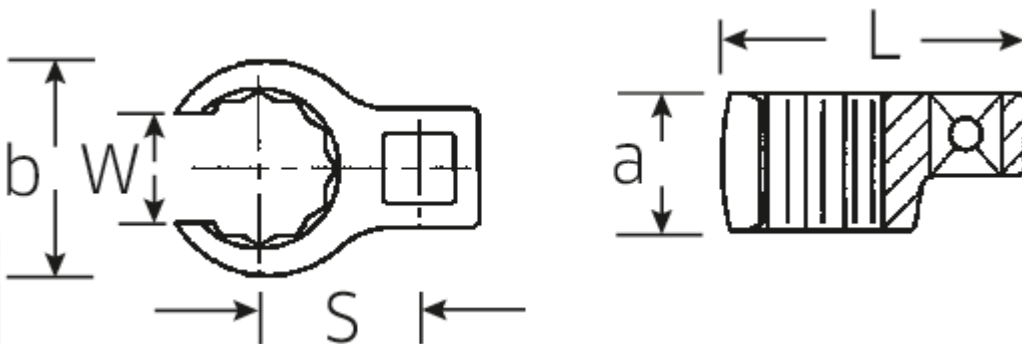

Technical Drawing.

Technical Attributes.

a 18,5 mm

Logistics data.

Length (IFS) 40