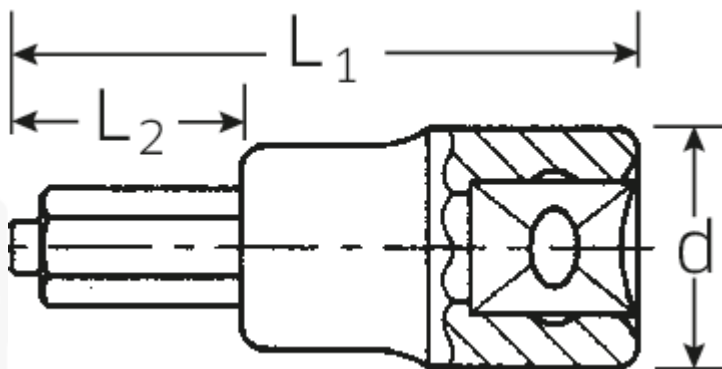

INHEX socket

54IC

Art.No. **03070008**
GTIN **4018754006496**
Model **54 IC 8**

Label. INHEX socket 1/2" 8mm L.60mm

- Features.**
- for hexagon socket head screws with guide pin
 - Chrome Alloy Steel, chrome plated

Technical Drawing.

Technical Attributes.

Output profile	Hex
Output hex. outside (mm)	8 mm
Drive square internal (inch)	1/2"
d	22,7 mm
L1	60 mm
L2	22 mm

Logistics data.

Length (IFS)	60
Width (IFS)	23
Height (IFS)	23
Length (packed, mm)	90
Width (packed, mm)	90
Height (packed, mm)	23
Volume (packed, mm)	0.1863 dm ³
Code	03070008
Weight (gross, kg)	0,385
Weight PAP (kg)	0,000
Weight PVC (kg)	0,003
GTIN	4018754006496
Country of origin	GERMANY
Region of origin	Nordrhein-Westfalen
WEEE/Electrical Act	nicht ear-pflichtig
Customs tariff no.	82042000
Numbers of content units per order units	5
Weight	80 g

Variants.

Code	Article number (ERP)	Article description (Autom._)	GTIN
03070005	54 IC 5	INHEX socket 1/2" 5mm L.60mm	4018754006472
03070006	54 IC 6	INHEX socket 1/2" 6mm L.60mm	4018754006489
03070008	54 IC 8	INHEX socket 1/2" 8mm L.60mm	4018754006496
03070010	54 IC 10	INHEX socket 1/2" 10mm L.60mm	4018754006502
03070012	54 IC 12	INHEX socket 1/2" 12mm L.60mm	4018754006519
03070014	54 IC 14	INHEX socket 1/2" 14mm L.60mm	4018754006526