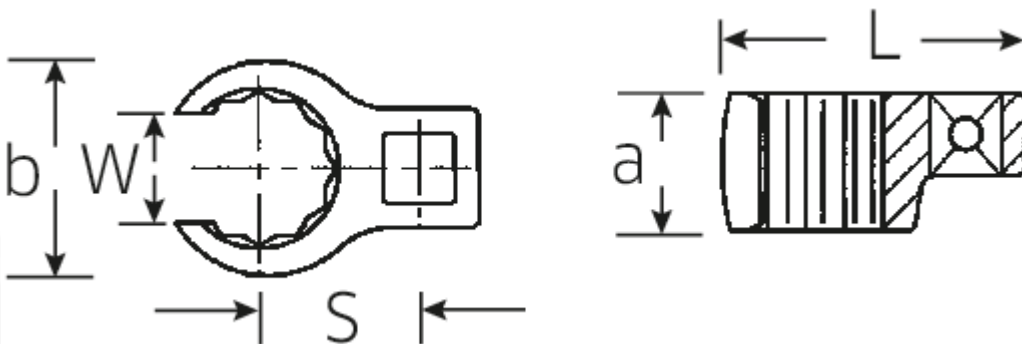

## CROW-RING spanner

440

Art.No. 02190017  
GTIN 4018754003396  
Model 440 17

**Label.** 3/8" CROW-RING spanner size 17mm L.39,2mm

**Features.**

- Chrome Alloy Steel, chrome plated
- Caution! Modified settings on torque wrench <!-- (refer to note on page [170524]) -->

## Technical Drawing.

## Technical Attributes.

a 17,5 mm