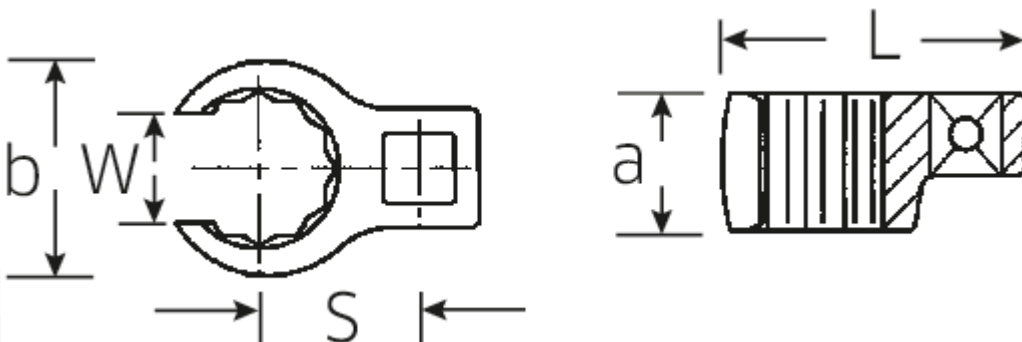

Technical Drawing.

Technical Attributes.

a 18,5 mm

Logistics data.

Length (IFS) 41