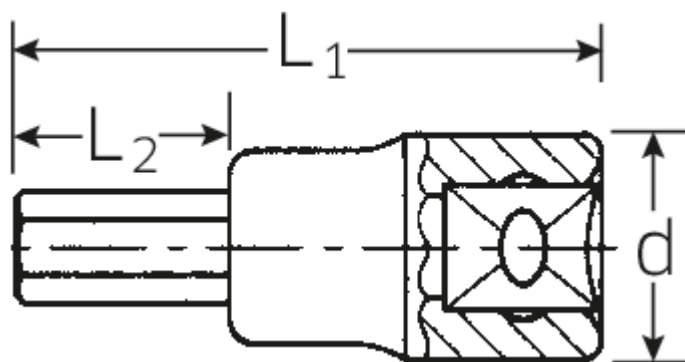

INHEX socket

54

Art.No. **03050012**
GTIN **4018754006298**
Model **54 12**

Label. INHEX socket 1/2" 12mm L.60mm

Features.

- for hexagon socket head screws
- DIN 7422
- Chrome Alloy Steel, chrome plated

Advantages.

Ideal for a wide range of car, bicycle, motorcycle, and industrial jobs

Robust quality tool for the professional user – Made in Germany

Technical Drawing.

Technical Attributes.

Output profile	Hex
Output hex. outside (mm)	12 mm
Drive square internal (inch)	1/2"
d	23,7 mm
L1	60 mm
L2	20 mm

Logistics data.

Length (IFS)	60
Width (IFS)	24
Height (IFS)	24
Length (packed, mm)	130
Width (packed, mm)	80
Height (packed, mm)	25
Volume (packed, mm)	0.26 dm ³
Code	03050012
Weight (gross, kg)	0,610
Weight PAP (kg)	0,000
Weight PVC (kg)	0,004
GTIN	4018754006298
Country of origin	GERMANY
Region of origin	Nordrhein-Westfalen
WEEE/Electrical Act	nicht ear-pflichtig
Customs tariff no.	82042000
Numbers of content units per order units	5
Weight	122 g

Variants.

Code	Article number (ERP)	Article description (Autom._)	GTIN
03050004	54 4	IN HEX socket 1/2" 4mm L.60mm	4018754006236
03050005	54 5	IN HEX socket 1/2" 5mm L.60mm	4018754006243

03050006	54 6	INHEX socket 1/2" 6mm L.60mm	4018754006250
03050007	54 7	INHEX socket 1/2" 7mm L.60mm	4018754006267
03050008	54 8	INHEX socket 1/2" 8mm L.60mm	4018754006274
03050010	54 10	INHEX socket 1/2" 10mm L.60mm	4018754006281
03050012	54 12	INHEX socket 1/2" 12mm L.60mm	4018754006298
03050014	54 14	INHEX socket 1/2" 14mm L.60mm	4018754006304
03050017	54 17	INHEX socket 1/2" 17mm L.60mm	4018754006311
03050019	54 19	INHEX socket 1/2" 19mm L.60mm	4018754006328