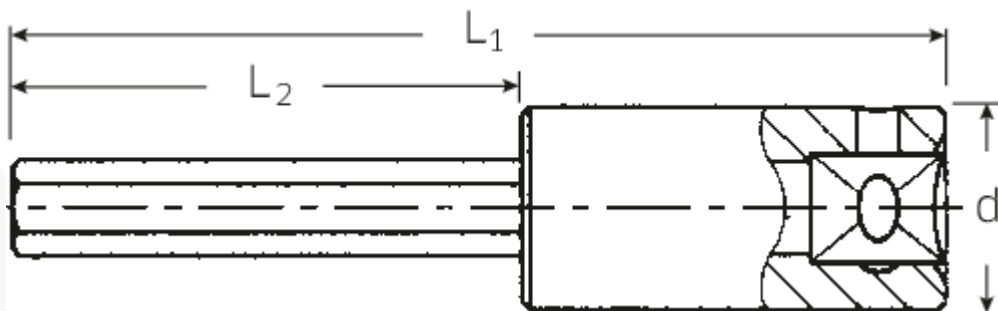

## INHEX socket

44a

Art.No. 01450008  
GTIN 4018754001439  
Model 44 A 1/8

**Label.** INHEX socket 1/4" 1/8" L.55mm

**Features.**

- for socket head screws
- DIN 7422
- Chrome Alloy Steel, chrome plated

## Technical Attributes.

<b>Output profile</b>	Hexagon
<b>Output hex outside (inch)</b>	1/8"
<b>Drive square internal (inch)</b>	1/4"
<b>d</b>	10,7 mm
<b>L1</b>	55 mm
<b>L2</b>	30 mm

## Logistics data.

<b>Length (IFS)</b>	55
<b>Width (IFS)</b>	11
<b>Height (IFS)</b>	11
<b>Length (packed, mm)</b>	100
<b>Width (packed, mm)</b>	60
<b>Height (packed, mm)</b>	11
<b>Volume (packed, mm)</b>	0.066 dm <sup>3</sup>
<b>Code</b>	01450008
<b>Weight (gross, kg)</b>	0,064
<b>Weight PAP (kg)</b>	0,000
<b>Weight PVC (kg)</b>	0,003
<b>GTIN</b>	4018754001439
<b>Country of origin</b>	GERMANY
<b>Region of origin</b>	Nordrhein-Westfalen
<b>WEEE/Electrical Act</b>	nicht ear-pflichtig
<b>Customs tariff no.</b>	82042000
<b>Numbers of content units per order units</b>	5
<b>Weight</b>	12 g