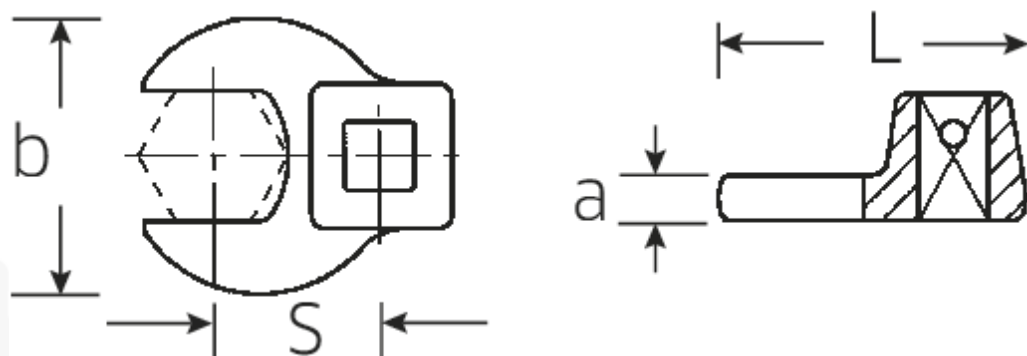

## CROW-FOOT-Schlüssel, zöllig

540a

Art.No. **02500068**  
GTIN **4018754004812**  
Model **540 A 1 3/4**

**Bezeichnung.** 3/8" CROW-FOOT-Schlüssel SW 1 3/4" L.68mm

**Eigenschaften.**

- Chrome-Alloy-Steel, verchromt
- Achtung! Veränderte Einstellwerte am Drehmomentschlüssel

## Technische Zeichnung.

## Technische Attribute.

a 8 mm

## Varianten.

Code	Artikelnr (ERP)	Bezeichnung	GTIN
01500024	540 A 3/8	1/4" CROW-FOOT-Schlüssel SW 3/8" L.25,5mm	4018754173839
02500028	540 A 7/16	3/8" CROW-FOOT-Schlüssel SW 7/16" L.32mm	4018754004621
02500032	540 A 1/2	3/8" CROW-FOOT-Schlüssel SW 1/2" L.34,3mm	4018754004638
02500034	540 A 9/16	3/8" CROW-FOOT-Schlüssel SW 9/16" L.37,7mm	4018754004645
02500036	540 A 5/8	3/8" CROW-FOOT-Schlüssel SW 5/8" L.37,7mm	4018754004652
02500038	540 A 11/16	3/8" CROW-FOOT-Schlüssel SW 11/16" L.42,5mm	4018754004669
02500040	540 A 3/4	3/8" CROW-FOOT-Schlüssel SW 3/4" L.42,5mm	4018754004676
02500042	540 A 13/16	3/8" CROW-FOOT-Schlüssel SW 13/16" L.42,3mm	4018754004683
02500044	540 A 7/8	3/8" CROW-FOOT-Schlüssel SW 7/8" L.44,5mm	4018754004690
02500048	540 A 1	3/8" CROW-FOOT-Schlüssel SW 1" L.47mm	4018754004706
02500050	540 A 1 1/16	3/8" CROW-FOOT-Schlüssel SW 1 1/16" L.47mm	4018754004713