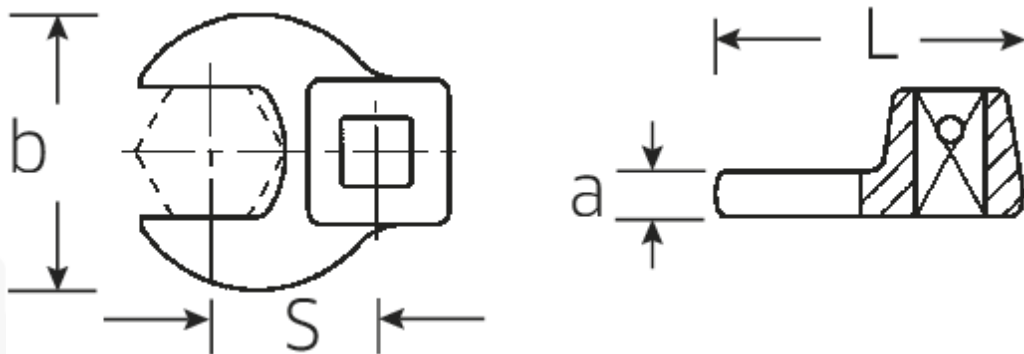

Technical Drawing.

Technical Attributes.

a 6,3 mm

Logistics data.

Length (IFS) 50