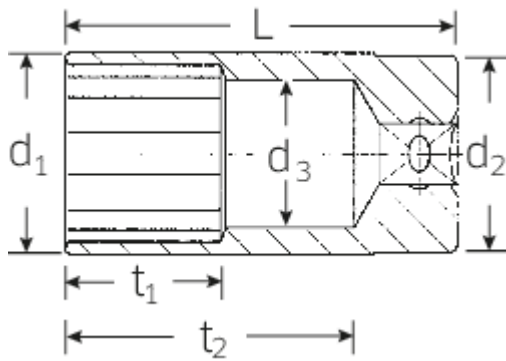

Socket

51

Art.No. 03020027
GTIN 4018754005697
Model 51 27

Label. 1/2" Socket size 27mm L.83mm

Features.

- extra deep
- DIN 3124/ISO 2725-1, DIN EN 3710, DIN EN 3709, ASME B 107.5M
- HPQ® high performance steel, chrome plated

Technical Drawing.

Technical Attributes.

Output profile	Double hexagon AS-drive
Drive square internal (inch)	1/2"
d1	36,2 mm
d2	34 mm
d3	27 mm
Length mm (L)	83 mm
Size [mm and Inch]	27
t1	20 mm
t2	60 mm
Type	Mercedes-Benz

Logistics data.

Length (IFS)	84
Width (IFS)	37
Height (IFS)	37
Length (packed, mm)	185
Width (packed, mm)	85
Height (packed, mm)	38
Volume (packed, mm)	0.59755 dm ³
Code	03020027
Weight (gross, kg)	1,420
Weight PAP (kg)	0,000
Weight PVC (kg)	0,010
GTIN	4018754005697
Country of origin	GERMANY
Region of origin	Nordrhein-Westfalen
WEEE/Electrical Act	nicht ear-pflichtig
Customs tariff no.	82042000
Numbers of content units per order units	5
Weight	280 g