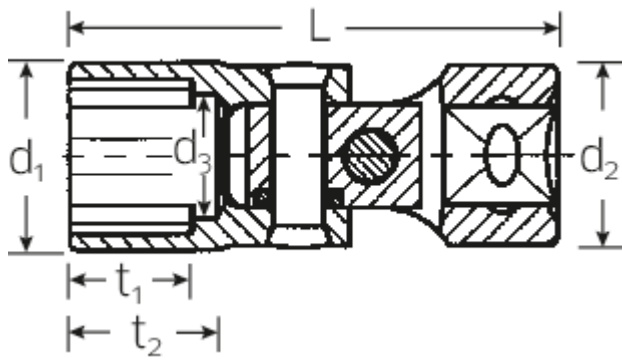

UNIFLEX socket

47a

Art.No. 02440034
GTIN 4018754004430
Model 47 A 9/16

Label. 3/8" UNIFLEX socket size 9/16" L.48,5mm

Features.

- SAE AS 954-E
- HPQ® high performance steel, chrome plated

Advantages.

SAE AS 954-E

High-performance steel, extremely resilient, yet thin-walled and ideal for working in confined spaces.

Technical Drawing.

Technical Attributes.

Output profile	Double hexagon AS-drive
Drive square internal (inch)	3/8"
d1	19,7 mm
d2	17,5 mm
d3	13,1 mm
Length mm (L)	48,5 mm
Size [inch]	9/16 "
t1	13 mm
t2	14,5 mm

Logistics data.

Length (IFS)	45
Width (IFS)	20
Height (IFS)	20
Length (packed, mm)	45
Width (packed, mm)	20
Height (packed, mm)	20
Volume (packed, mm)	0.018 dm ³
Code	02440034
Weight (gross, kg)	0,058
Weight PAP (kg)	0,000
Weight PVC (kg)	0,002
GTIN	4018754004430
Country of origin	GERMANY
Region of origin	Nordrhein-Westfalen
WEEE/Electrical Act	nicht ear-pflichtig
Customs tariff no.	82042000
Numbers of content units per order units	1
Weight	55 g