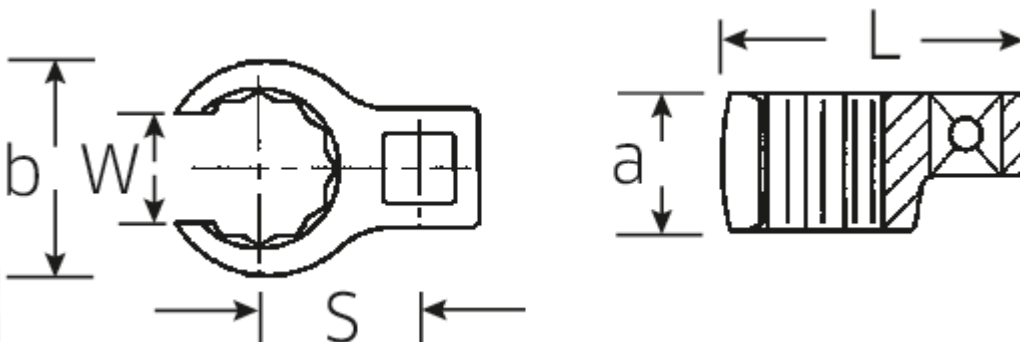

Technical Drawing.

Technical Attributes.

a 21,4 mm

Logistics data.

Length (IFS) 52