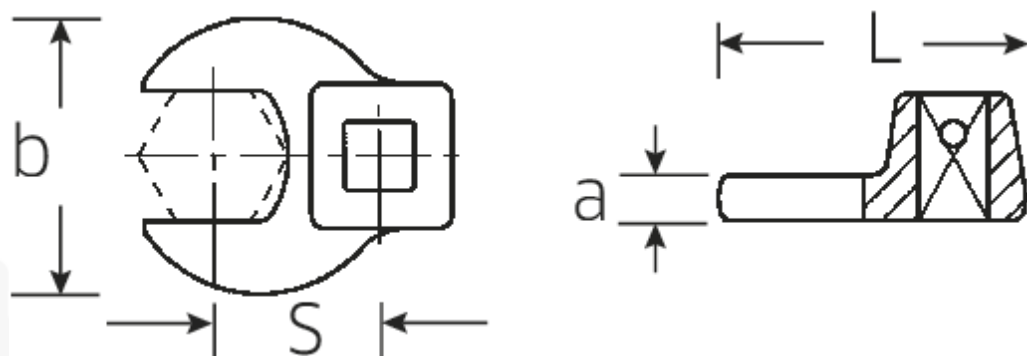

## CROW-FOOT-Schlüssel, zöllig

540a

Art.No. **02500042**  
GTIN **4018754004683**  
Model **540 A 13/16**

**Bezeichnung.** 3/8" CROW-FOOT-Schlüssel SW 13/16" L.42,3mm

**Eigenschaften.**

- Chrome-Alloy-Steel, verchromt
- Achtung! Veränderte Einstellwerte am Drehmomentschlüssel

## Technische Zeichnung.

## Technische Attribute.

a 6,3 mm

## Varianten.

Code	Artikelnr (ERP)	Bezeichnung	GTIN
01500024	540 A 3/8	1/4" CROW-FOOT-Schlüssel SW 3/8" L.25,5mm	4018754173839
02500028	540 A 7/16	3/8" CROW-FOOT-Schlüssel SW 7/16" L.32mm	4018754004621
02500032	540 A 1/2	3/8" CROW-FOOT-Schlüssel SW 1/2" L.34,3mm	4018754004638
02500034	540 A 9/16	3/8" CROW-FOOT-Schlüssel SW 9/16" L.37,7mm	4018754004645
02500036	540 A 5/8	3/8" CROW-FOOT-Schlüssel SW 5/8" L.37,7mm	4018754004652
02500038	540 A 11/16	3/8" CROW-FOOT-Schlüssel SW 11/16" L.42,5mm	4018754004669
02500040	540 A 3/4	3/8" CROW-FOOT-Schlüssel SW 3/4" L.42,5mm	4018754004676
02500042	540 A 13/16	3/8" CROW-FOOT-Schlüssel SW 13/16" L.42,3mm	4018754004683
02500044	540 A 7/8	3/8" CROW-FOOT-Schlüssel SW 7/8" L.44,5mm	4018754004690
02500048	540 A 1	3/8" CROW-FOOT-Schlüssel SW 1" L.47mm	4018754004706
02500050	540 A 1 1/16	3/8" CROW-FOOT-Schlüssel SW 1 1/16" L.47mm	4018754004713