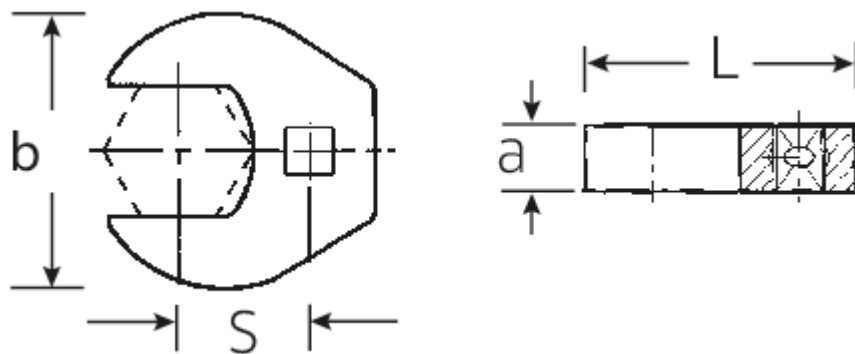

CROW-FOOT spanner inch, heavy-duty

540a HD

Art.No. 02501024
GTIN 4018754285709
Model 540A HD SW 3/8

Label. 3/8" CROW-FOOT spanner heavy-duty inch size 3/8" L.39mm

- Features.**
- for particularly high loadings, e.g. stainless steel screw fittings
 - full use of jaws in conjunction with standard ratchets
 - chrome plated
 - supplied without ratchet
 - Caution! Modified settings on torque wrench <!-- (refer to note on page [170524]) -->

Technical Drawing.

Technical Attributes.

a	11 mm
Drive square internal (inch)	3/8"
Width mm (b)	26 mm
Length mm (L)	39 mm
S	24 mm
Size [inch]	3/8 "

Logistics data.

Length (IFS)	38
Width (IFS)	26
Height (IFS)	10
Length (packed, mm)	40
Width (packed, mm)	26
Height (packed, mm)	12
Volume (packed, mm)	0.01248 dm ³
Code	02501024
Weight (gross, kg)	0,060
Weight PAP (kg)	0,000
Weight PVC (kg)	0,002
GTIN	4018754285709
Country of origin	GERMANY
Region of origin	Nordrhein-Westfalen
WEEE/Electrical Act	nicht ear-pflichtig
Customs tariff no.	82042000
Numbers of content units per order units	1
Weight	56 g