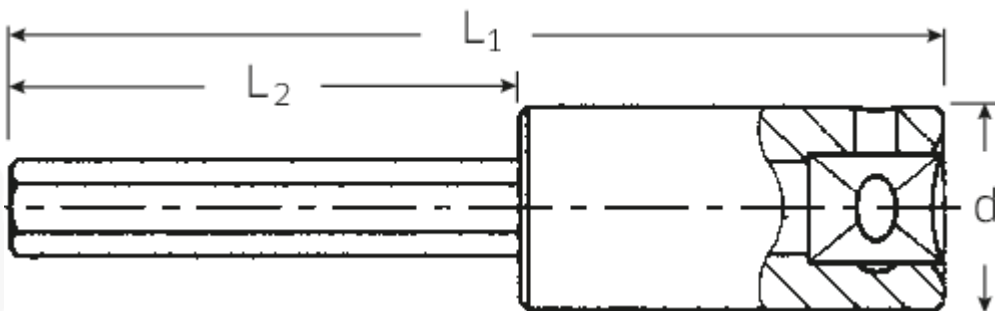

INHEX socket

44a

Art.No. **01450006**
GTIN **4018754126903**
Model **44 A 3/32**

Label. INHEX socket 1/4" 3/32" L.55mm

Features.

- for socket head screws
- DIN 7422
- Chrome Alloy Steel, chrome plated

Advantages.

Technical Attributes.

Output profile	Hexagon
Output hex outside (inch)	3/32"
Drive square internal (inch)	1/4"
d	10,7 mm
L1	55 mm
L2	30 mm

Logistics data.

Length (IFS)	55
Width (IFS)	11
Height (IFS)	11
Length (packed, mm)	100
Width (packed, mm)	60
Height (packed, mm)	11
Volume (packed, mm)	0.066 dm ³
Code	01450006
Weight (gross, kg)	0,074
Weight PAP (kg)	0,000
Weight PVC (kg)	0,003
GTIN	4018754126903
Country of origin	GERMANY
Region of origin	Nordrhein-Westfalen
WEEE/Electrical Act	nicht ear-pflichtig
Customs tariff no.	82042000
Numbers of content units per order units	5
Weight	14 g