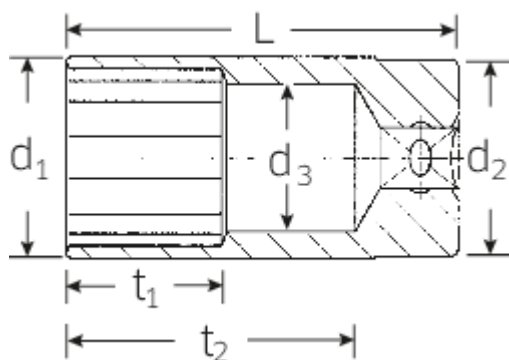

Socket

51

Art.No. **03020010**
GTIN **4018754167678**
Model **51 10**

Label. 1/2" Socket size 10mm L.83mm

Features.

- extra deep
- DIN 3124/ISO 2725-1, DIN EN 3710, DIN EN 3709, ASME B 107.5M
- HPQ® high performance steel, chrome plated

Technical Drawing.

Technical Attributes.

Output profile	Double hexagon AS-drive
Drive square internal (inch)	1/2"
d1	14,5 mm
d2	22 mm
d3	9 mm
Length mm (L)	83 mm
Size [mm and Inch]	10
t1	19 mm
t2	67 mm

Logistics data.

Length (IFS)	82
Width (IFS)	20
Height (IFS)	20
Length (packed, mm)	225
Width (packed, mm)	145
Height (packed, mm)	30
Volume (packed, mm)	0.97875 dm ³
Code	03020010
Weight (gross, kg)	0,900
Weight PAP (kg)	0,000
Weight PVC (kg)	0,008
GTIN	4018754167678
Country of origin	GERMANY
Region of origin	Nordrhein-Westfalen
WEEE/Electrical Act	nicht ear-pflichtig
Customs tariff no.	82042000
Numbers of content units per order units	10
Weight	90 g